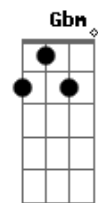

© ukulele-chords.com