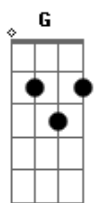

© ukulele-chords.com