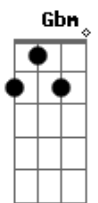

© ukulele-chords.com