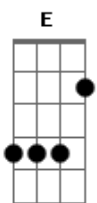

© ukulele-chords.com