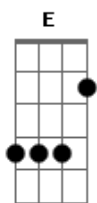

# The Who - Girl's Eye

Tom: G  
Intro: E / / / A / B / E / / / A / B (some dialogue, noise, etc. here during pause)

E / / / A / B / E / / / A / B

Verse 1

E A E B  
Girl's Eyes, butterflies, how she cries, can't get through to you.

Gbm B D B  
She don't want help from you or me, can't tell a note from a

symphony.

Instrument beginning of Verse 3, modulation here

(some D and D2 in here) (and here)  
G / / / C / / / G / / / D / / / G / / / C / / / G / / / D / / /

G C G D  
She knows, all the charts, breaks her heart, thinks a lot of you.

Amsus4 Am D  
Each time you play a melody,

Amsus4 Am D  
it means the earth to this little girl.

Amsus4 Am D  
Can you be cruel and break her heart?

F D  
Tear her small world apart?  
Outro Guitar Solo