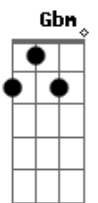

© ukulele-chords.com