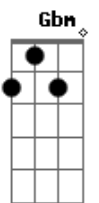

© ukulele-chords.com