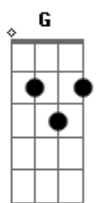

The Who - Girl's Eye

Tom: **G**
Intro: **E** / / / **A** / **B** / **E** / / / **A** / **B** (some dialogue, noise, etc. here during pause)

E / / / **A** / **B** / **E** / / / **A** / **B**

Verse 1

E **A** **E** **B**
Girl's Eyes, butterflies, how she cries, can't get through to you.

Gbm **B** **D** **B**
She don't want help from you or me, can't tell a note from a

symphony.

Instrument beginning of Verse 3, modulation here

(some **D** and **D2** in here) (and here)
G / / / **C** / / / **G** / / / **D** / / / **G** / / / **C** / / / **G** / / / **D** / / /

Verse 4

G **C** **G** **D**
Girl's eyes, butterflies, how she cries, can't get through to you.

G **C** **G** **D**
She knows, all the charts, breaks her heart, thinks a lot of you.

Amsus4 **Am** **D**
Each time you play a melody,

Amsus4 **Am** **D**
it means the earth to this little girl.

Amsus4 **Am** **D**
Can you be cruel and break her heart?

F **D**
Tear her small world apart?
Outro Guitar Solo

Acordes

© ukulele-chords.com

© ukulele-chords.com