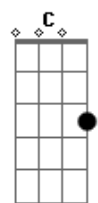

© ukulele-chords.com