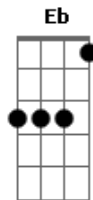

© ukulele-chords.com