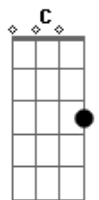

© ukulele-chords.com