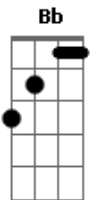

© ukulele-chords.com