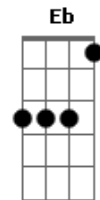

© ukulele-chords.com