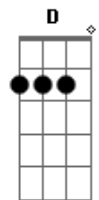

© ukulele-chords.com