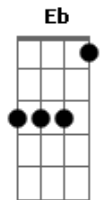

© ukulele-chords.com