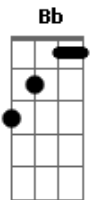

© ukulele-chords.com

© ukulele-chords.com