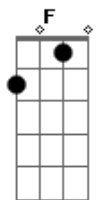

The Who - Getting In Tune

Tom: F
Intro: Piano Tab For Guitar:

(From "I'm singing this note...")

(From "I can't pretend there's any meaning...")

(But I met you..")

(But I met you..")

(Guitar comes in)

(From "I get a little tired of having to say...")
Piano:

Guitar:

(From "But when I look in your eyes...")
Piano:

Guitar:

I'm getting in tune, riding tune
I'm in tune, and I'm gonna choose

Riding on you (riding on you)
Riding on you (riding on you)

I got it all here in my head
There's nothing more needs to be said
I'm just banging on my own piano
I'm getting in tune with the straight and narrow

Guitar Solo:

(From "I'm singing this note...")

(From "There's a symphony...")

(From "But I'm in tune...")

(Guitar comes in)

(From "I'm gonna tune...")

Riding on you (riding on you)
Riding on you (riding on you)

Hit me with you (Hit me with you)
Hit me with you (Hit me with you)
Hit me with you (Hit me with you)

I've got it all hear in my head
Nothing more needs to be said
Just bangin' on my ol' piano
I'm getting in tune with the straight and narrow
I'm getting in tune with the straight and narrow
I'm getting in tune with the straight and narrow
I'm getting in tune with the straight and narrow

Acordes

© ukulele-chords.com