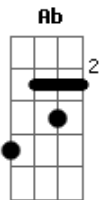

© ukulele-chords.com