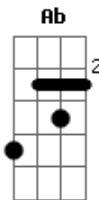

© ukulele-chords.com