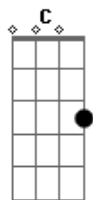

© ukulele-chords.com