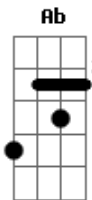

© ukulele-chords.com