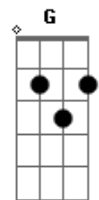

© ukulele-chords.com