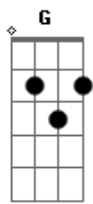

© ukulele-chords.com

© ukulele-chords.com