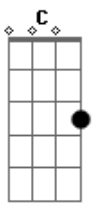

© ukulele-chords.com