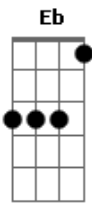

© ukulele-chords.com