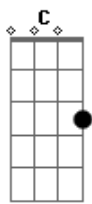

© ukulele-chords.com