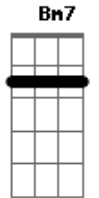

© ukulele-chords.com