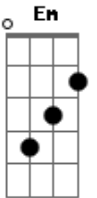

© ukulele-chords.com