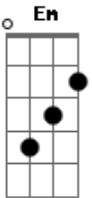

© ukulele-chords.com