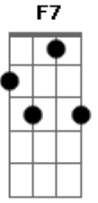

© ukulele-chords.com