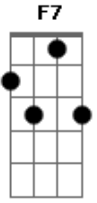

The Who - Cobwebs And Strange

Tom: **F**

:**Bb** :**F7** **Bb** :**Bb** :**F7** **Bb**

[main guitar pattern; horn arr for gtr]

Acordes

© ukulele-chords.com

© ukulele-chords.com

© ukulele-chords.com