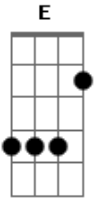

The Who - Athena

Tom: **A**
Intro: **A**

A **E** **D** **E** (Repeat)
Athena, I had no idea how much I'd need her
In peaceful times I hold her close and I feed her
My heart starts palpitating when I think my guess was wrong
But I think I'll get along
She's just a girl -

G D G D G D G D
she's a bomb

Athena, all I ever want to do is please her

My life has been so settled and she's the reason
Just one word from her and my troubles are long gone
But I think I'll get along
She's just a girl

G D G D G D G D
- she's a bomb

A **E D**
Just a girl just a girl

A **E D**
Just a girl just a girl

A **E D**
Just a girl just a girl
She's just a girl

Acordes

© ukulele-chords.com

© ukulele-chords.com

© ukulele-chords.com