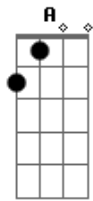

The Who - Athena

Tom: **A**
Intro: **A**

A **E** **D** **E** (Repeat)
Athena, I had no idea how much I'd need her
In peaceful times I hold her close and I feed her
My heart starts palpitating when I think my guess was wrong
But I think I'll get along
She's just a girl -

G D G D G D G D
she's a bomb

Athena, all I ever want to do is please her

My life has been so settled and she's the reason
Just one word from her and my troubles are long gone
But I think I'll get along
She's just a girl

G D G D G D G D
- she's a bomb

A **E D**
Just a girl just a girl

A **E D**
Just a girl just a girl

A **E D**
Just a girl just a girl
She's just a girl

Acordes