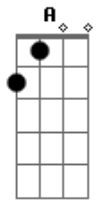

The Who - Athena

Tom: **A**
Intro: **A**

A **E** **D** **E** (Repeat)
Athena, I had no idea how much I'd need her
In peaceful times I hold her close and I feed her
My heart starts palpitating when I think my guess was wrong
But I think I'll get along
She's just a girl -

G D G D G D G D
she's a bomb

Athena, all I ever want to do is please her

My life has been so settled and she's the reason
Just one word from her and my troubles are long gone
But I think I'll get along
She's just a girl

G D G D G D G D
- she's a bomb

A **E D**
Just a girl just a girl

A **E D**
Just a girl just a girl

A **E D**
Just a girl just a girl
She's just a girl

Acordes

© ukulele-chords.com