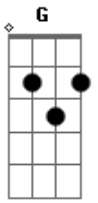

The Who - Athena

Tom: **A**
Intro: **A**

A **E** **D** **E** (Repeat)
Athena, I had no idea how much I'd need her
In peaceful times I hold her close and I feed her
My heart starts palpitating when I think my guess was wrong
But I think I'll get along
She's just a girl -

G D G D G D G D
she's a bomb

Athena, all I ever want to do is please her

My life has been so settled and she's the reason
Just one word from her and my troubles are long gone
But I think I'll get along
She's just a girl

G D G D G D G D
- she's a bomb

A **E D**
Just a girl just a girl

A **E D**
Just a girl just a girl

A **E D**
Just a girl just a girl
She's just a girl

Acordes

© ukulele-chords.com

© ukulele-chords.com

© ukulele-chords.com