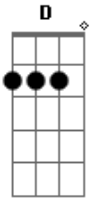

© ukulele-chords.com