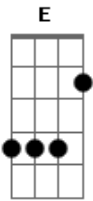

The Who - Athena

Tom: **A**
Intro: **A**

A **E** **D** **E** (Repeat)
Athena, I had no idea how much I'd need her
In peaceful times I hold her close and I feed her
My heart starts palpitating when I think my guess was wrong
But I think I'll get along
She's just a girl -

G D G D G D G D
she's a bomb

Athena, all I ever want to do is please her

My life has been so settled and she's the reason
Just one word from her and my troubles are long gone
But I think I'll get along
She's just a girl

G D G D G D G D
- she's a bomb

A **E D**
Just a girl just a girl

A **E D**
Just a girl just a girl

A **E D**
Just a girl just a girl
She's just a girl

Acordes

© ukulele-chords.com

© ukulele-chords.com

© ukulele-chords.com