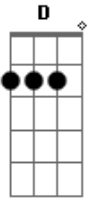

The Who - Athena

Tom: **A**
Intro: **A**

A **E** **D** **E** (Repeat)
Athena, I had no idea how much I'd need her
In peaceful times I hold her close and I feed her
My heart starts palpitating when I think my guess was wrong
But I think I'll get along
She's just a girl -

G D G D G D G D
- she's a bomb

A **E D**
Just a girl just a girl

A **E D**
Just a girl just a girl

A **E D**
Just a girl just a girl
She's just a girl

Acordes

© ukulele-chords.com

© ukulele-chords.com

© ukulele-chords.com