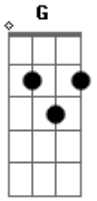

The Who - Athena

Tom: **A**
Intro: **A**

A **E** **D** **E** (Repeat)
Athena, I had no idea how much I'd need her
In peaceful times I hold her close and I feed her
My heart starts palpitating when I think my guess was wrong
But I think I'll get along
She's just a girl -

G D G D G D G D
she's a bomb

Athena, all I ever want to do is please her

My life has been so settled and she's the reason
Just one word from her and my troubles are long gone
But I think I'll get along
She's just a girl

G D G D G D G D
- she's a bomb

A **E D**
Just a girl just a girl

A **E D**
Just a girl just a girl

A **E D**
Just a girl just a girl
She's just a girl

Acordes

© ukulele-chords.com

© ukulele-chords.com

© ukulele-chords.com