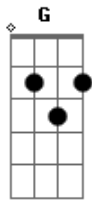

The Who - Athena

Tom: **A**
Intro: **A**

A **E** **D** **E** (Repeat)
Athena, I had no idea how much I'd need her
In peaceful times I hold her close and I feed her
My heart starts palpitating when I think my guess was wrong
But I think I'll get along
She's just a girl -

G D G D G D G D
she's a bomb

Athena, all I ever want to do is please her

My life has been so settled and she's the reason
Just one word from her and my troubles are long gone
But I think I'll get along
She's just a girl

G D G D G D G D
- she's a bomb

A **E D**
Just a girl just a girl

A **E D**
Just a girl just a girl

A **E D**
Just a girl just a girl
She's just a girl

Acordes

© ukulele-chords.com

© ukulele-chords.com

© ukulele-chords.com