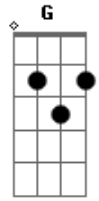

© ukulele-chords.com