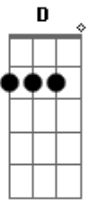

The Who - Athena

Tom: **A**
Intro: **A**

A **E** **D** **E** (Repeat)
Athena, I had no idea how much I'd need her
In peaceful times I hold her close and I feed her
My heart starts palpitating when I think my guess was wrong
But I think I'll get along
She's just a girl -

G D G D G D G D
- she's a bomb

A **E D**
Just a girl just a girl

A **E D**
Just a girl just a girl

A **E D**
Just a girl just a girl
She's just a girl

Acordes

© ukulele-chords.com

© ukulele-chords.com

© ukulele-chords.com