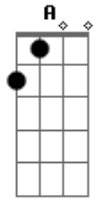

The Who - Athena

Tom: **A**
Intro: **A**

A **E** **D** **E** (Repeat)
Athena, I had no idea how much I'd need her
In peaceful times I hold her close and I feed her
My heart starts palpitating when I think my guess was wrong
But I think I'll get along
She's just a girl -

G D G D G D G D
she's a bomb

Athena, all I ever want to do is please her

My life has been so settled and she's the reason
Just one word from her and my troubles are long gone
But I think I'll get along
She's just a girl

G D G D G D G D
- she's a bomb

A **E D**
Just a girl just a girl

A **E D**
Just a girl just a girl

A **E D**
Just a girl just a girl
She's just a girl

Acordes

© ukulele-chords.com