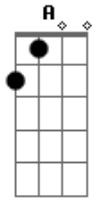

The Who - Athena

Tom: **A**
Intro: **A**

A **E** **D** **E** (Repeat)
Athena, I had no idea how much I'd need her
In peaceful times I hold her close and I feed her
My heart starts palpitating when I think my guess was wrong
But I think I'll get along
She's just a girl -

G D G D G D G D
she's a bomb

Athena, all I ever want to do is please her

My life has been so settled and she's the reason
Just one word from her and my troubles are long gone
But I think I'll get along
She's just a girl

G D G D G D G D
- she's a bomb

A **E D**
Just a girl just a girl

A **E D**
Just a girl just a girl

A **E D**
Just a girl just a girl
She's just a girl

Acordes

© ukulele-chords.com