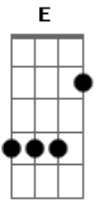

The Who - Athena

Tom: **A**
Intro: **A**

A **E** **D** **E** (Repeat)
Athena, I had no idea how much I'd need her
In peaceful times I hold her close and I feed her
My heart starts palpitating when I think my guess was wrong
But I think I'll get along
She's just a girl -

G D G D G D G D
she's a bomb

Athena, all I ever want to do is please her

My life has been so settled and she's the reason
Just one word from her and my troubles are long gone
But I think I'll get along
She's just a girl

G D G D G D G D
- she's a bomb

A **E D**
Just a girl just a girl

A **E D**
Just a girl just a girl

A **E D**
Just a girl just a girl
She's just a girl

Acordes

© ukulele-chords.com

© ukulele-chords.com

© ukulele-chords.com