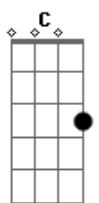

© ukulele-chords.com