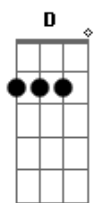

The Who - Amazing Journey

Tom: C
Intro: pattern
:{gtr2}

All at once a tall stranger I suddenly see
He's dressed in a silver-sparkled glittering gown.
And his golden beard flows nearly down to the (ground)

Bb : F C : G D : A D : A
ground..

VERSE 1; with above pattern (note: stage vers. begin open crds here)}

(C) G A E D A D G A E D A D A C
A Deaf, dumb and blind boy, He's in a quiet vibration land. Nothing to say, nothing to hear, nothing to see.
C G A E D A D G A E D A D A
A Each sensation makes a note in my symphony.

Strange as it seems, his musical dreams ain't quite so bad.
: G : E : A D : A D :
: G : E : A : : :
: G : E : A :

VERSE pattern; with open chords

C : G A : E D : A : C : G A : E D : A D : A7
C :

G A E D A D A C Sickiness will surely take the mind where minds can't usually
G A E D A D A go
G A E D A D A D D D Come on the amazing journey and learn all you should know
G A E D A D A D D D repeat BRIDGE
G A E D A D A D D D His eyes are the eyes that transmit all they know
G A E D A D A D D D Sparkle warm crystalline glances to show
G A E D A D A D D D He is your leader, he is your guide
G A E D A D A D D D On the amazing journey together you'll (ride).

Cm D D/7 D D D
Come on the amazing journey and learn all you should know.
BRIDGE

G D D D D
A vague haze of delirium creeps upon me
G D D D D
C : G A : E D : A D : A7 A A : (E)

Acordes

© ukulele-chords.com