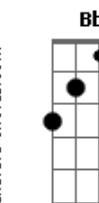

© ukulele-chords.com