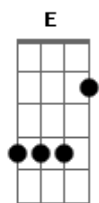

© ukulele-chords.com