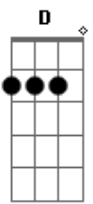

© ukulele-chords.com