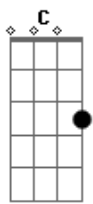

The White Stripes - You've Got Her In Your Pocket

Tom: C
Intro: 2x: D G C Bm A

D G
You've got her in your pocket
C G A
And theres no way out now
D G
Put it in the safe and lock it
C G A
'Cause it's home sweet home
Am G D D
Nobody ever told you that it was the wrong way
Am G D D
To trick a woman, make her feel she did it her way
C G
And you'll be there if she ever feels blue
C F
And you'll be there when she finds someone new
A D
What to do, well you know
G
You keep her in your pocket
C G A
Where theres no way out now
D G
Put it in the safe and lock it
C G A A (Am) 2x
'Cause it's home sweet home
Am
The smile on your face made her think
G D
She had the right one
Am
Then she thought she was sure
G D
By the way you two could have fun
C
But now she might leave
G G
Like shes threatened before
C

Grab hold of her fast
Before her feet leave the floor F
And shes out the door A
'Cause you want D
To keep you in my pocket G
Where theres no way out now C G A
D G
Put it in the safe and lock it
C G A A (Am) 2x
'Cause it's home sweet home
Am
And in your own mind
You know you're lucky just to know her G D
Am
And in the beginning all you wanted
G D
Was to show her
C
But now you're scared
You think shes running away G
C
You search in your hand for something clever to say F
A
Dont go away
D
Cause I want
To keep you in my pocket G
C G A
Where theres no way out now
D G
Put it in the safe and lock it
C G A
'Cause it's home sweet home
C G A
Home sweet home

Acordes

© ukulele-chords.com