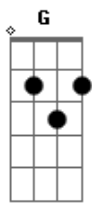

© ukulele-chords.com