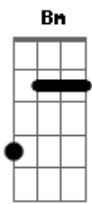

© ukulele-chords.com