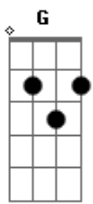

© ukulele-chords.com