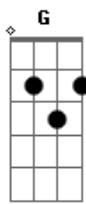

© ukulele-chords.com