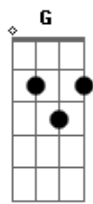

© ukulele-chords.com