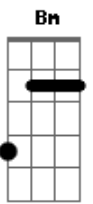

© ukulele-chords.com