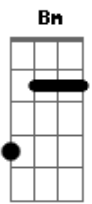

© ukulele-chords.com