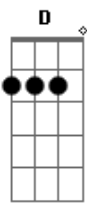

The White Stripes - You've Got Her In Your Pocket

Tom: C
Intro: 2x: D G C Bm A

D G
You've got her in your pocket
C G A
And theres no way out now
D G
Put it in the safe and lock it
C G A
'Cause it's home sweet home
Am G D D
Nobody ever told you that it was the wrong way
Am G D D
To trick a woman, make her feel she did it her way
C G
And you'll be there if she ever feels blue
C F
And you'll be there when she finds someone new
A D
What to do, well you know
G
You keep her in your pocket
C G A
Where theres no way out now
D G
Put it in the safe and lock it
C G A A (Am) 2x
'Cause it's home sweet home
Am
The smile on your face made her think
G D
She had the right one
Am
Then she thought she was sure
G D
By the way you two could have fun
C
But now she might leave
G G
Like shes threatened before
C

Grab hold of her fast
Before her feet leave the floor F
And shes out the door A
'Cause you want D
To keep you in my pocket G
Where theres no way out now C G A
D G
Put it in the safe and lock it
C G A A (Am) 2x
'Cause it's home sweet home
Am
And in your own mind
You know you're lucky just to know her G D
Am
And in the beginning all you wanted
G D
Was to show her
C
But now you're scared
You think shes running away G
C
You search in your hand for something clever to say F
A
Dont go away
D
Cause I want
To keep you in my pocket G
C G A
Where theres no way out now
D G
Put it in the safe and lock it
C G A
'Cause it's home sweet home
C G A
Home sweet home

Acordes

© ukulele-chords.com

© ukulele-chords.com

© ukulele-chords.com

© ukulele-chords.com

© ukulele-chords.com

© ukulele-chords.com

© ukulele-chords.com