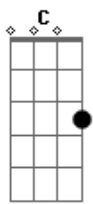

The White Stripes - You've Got Her In Your Pocket

Tom: C

Intro: 2x: D G C Bm A

D G
You've got her in your pocket
C G A
And theres no way out now
D G
Put it in the safe and lock it
C G A
'Cause it's home sweet home
Am G D D
Nobody ever told you that it was the wrong way
Am G D D
To trick a woman, make her feel she did it her way
C G
And you'll be there if she ever feels blue
C F
And you'll be there when she finds someone new
A D
What to do, well you know
G
You keep her in your pocket
C G A
Where theres no way out now
D G
Put it in the safe and lock it
C G A A (Am) 2x
'Cause it's home sweet home
Am
The smile on your face made her think
G D
She had the right one
Am
Then she thought she was sure
G D
By the way you two could have fun
C
But now she might leave
G G
Like shes threatened before
C

Grab hold of her fast
Before her feet leave the floor F
And shes out the door A
'Cause you want D
To keep you in my pocket G
Where theres no way out now C G A
D G
Put it in the safe and lock it
C G A A (Am) 2x
'Cause it's home sweet home
Am
And in your own mind
You know you're lucky just to know her G D
Am
And in the beginning all you wanted
G D
Was to show her
C
But now you're scared
You think shes running away G
C
You search in your hand for something clever to say F
A
Dont go away
D
Cause I want
To keep you in my pocket G
C G A
Where theres no way out now
D G
Put it in the safe and lock it
C G A
'Cause it's home sweet home
C G A
Home sweet home

Acordes

© ukulele-chords.com