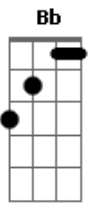

© ukulele-chords.com