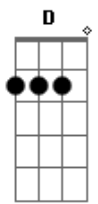

The White Stripes - Now Mary

Tom: D
Intro: G

G Bb F Bb G
Now Mary can't you find a way to bring me down
G Bb F Bb G
I'm so sorry that I have to go and let you down

INTERLUDE

REFRÃO

C G F G
Knowing you i'll think things are gonna be fine
A D
But then again you'll probably change your mind

SOLO

G Bb F
I'm sorry Mary but being your mate means trying to find
Bb G
Something that you aren't going to hate
G Bb F Bb G
What a season to be beautiful without a reason

(Aqui fica um pouco mais rápido)

INTERLUDE

REFRÃO

SOLO

REFRÃO

Agora repete a intro e depois acaba em G.

Acordes

© ukulele-chords.com