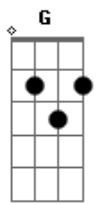

The White Stripes - Now Mary

Tom: D
Intro: G

G Bb F Bb G
Now Mary can't you find a way to bring me down
G Bb F Bb G
I'm so sorry that I have to go and let you down

INTERLUDE

REFRÃO

C G F G
Knowing you i'll think things are gonna be fine
A D
But then again you'll probably change your mind

SOLO

G Bb F
I'm sorry Mary but being your mate means trying to find
Bb G
Something that you aren't going to hate
G Bb F Bb G
What a season to be beautiful without a reason

(Aqui fica um pouco mais rápido)

INTERLUDE

REFRÃO

SOLO

REFRÃO

Agora repete a intro e depois acaba em G.

Acordes

© ukulele-chords.com

© ukulele-chords.com