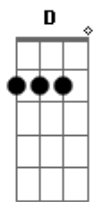

The White Stripes - Now Mary

Tom: D
Intro: G

G Bb F Bb G
Now Mary can't you find a way to bring me down
G Bb F Bb G
I'm so sorry that I have to go and let you down

INTERLUDE

REFRÃO

C G F G
Knowing you i'll think things are gonna be fine
A D
But then again you'll probably change your mind

SOLO

G Bb F
I'm sorry Mary but being your mate means trying to find
Bb G
Something that you aren't going to hate
G Bb F Bb G
What a season to be beautiful without a reason

(Aqui fica um pouco mais rápido)

INTERLUDE

REFRÃO

SOLO

REFRÃO

Agora repete a intro e depois acaba em G.

Acordes

© ukulele-chords.com