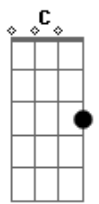

© ukulele-chords.com