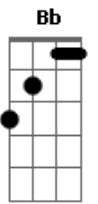

The White Stripes - Now Mary

Tom: D
Intro: G

G Bb F Bb G
Now Mary can't you find a way to bring me down
G Bb F Bb G
I'm so sorry that I have to go and let you down

INTERLUDE

REFRÃO

C G F G
Knowing you i'll think things are gonna be fine
A D
But then again you'll probably change your mind

SOLO

G Bb F
I'm sorry Mary but being your mate means trying to find
Bb G
Something that you aren't going to hate
G Bb F Bb G
What a season to be beautiful without a reason

(Aqui fica um pouco mais rápido)

INTERLUDE

REFRÃO

SOLO

REFRÃO

Agora repete a intro e depois acaba em G.

Acordes

© ukulele-chords.com

© ukulele-chords.com