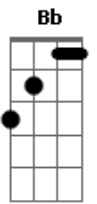

The White Stripes - Now Mary

Tom: D
Intro: G

G Bb F Bb G
Now Mary can't you find a way to bring me down
G Bb F Bb G
I'm so sorry that I have to go and let you down

INTERLUDE

REFRÃO

C G F G
Knowing you i'll think things are gonna be fine
A D
But then again you'll probably change your mind

SOLO

G Bb F
I'm sorry Mary but being your mate means trying to find
Bb G
Something that you aren't going to hate
G Bb F Bb G
What a season to be beautiful without a reason

(Aqui fica um pouco mais rápido)

INTERLUDE

REFRÃO

SOLO

REFRÃO

Agora repete a intro e depois acaba em G.

Acordes

© ukulele-chords.com

© ukulele-chords.com