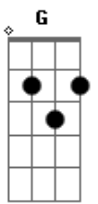

© ukulele-chords.com