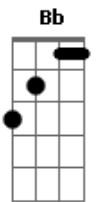

© ukulele-chords.com