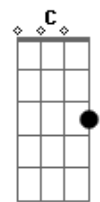

© ukulele-chords.com