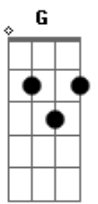

The White Stripes - Now Mary

Tom: D
Intro: G

G Bb F Bb G
Now Mary can't you find a way to bring me down
G Bb F Bb G
I'm so sorry that I have to go and let you down

INTERLUDE

REFRÃO

C G F G
Knowing you i'll think things are gonna be fine
A D
But then again you'll probably change your mind

SOLO

G Bb F
I'm sorry Mary but being your mate means trying to find
Bb G
Something that you aren't going to hate
G Bb F Bb G
What a season to be beautiful without a reason

(Aqui fica um pouco mais rápido)

INTERLUDE

REFRÃO

SOLO

REFRÃO

Agora repete a intro e depois acaba em G.

Acordes

© ukulele-chords.com

© ukulele-chords.com