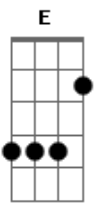

© ukulele-chords.com