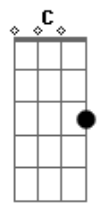

© ukulele-chords.com