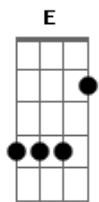

© ukulele-chords.com