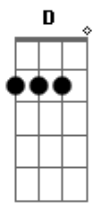

The White Stripes - Now Mary

Tom: D
Intro: G

G Bb F Bb G
Now Mary can't you find a way to bring me down
G Bb F Bb G
I'm so sorry that I have to go and let you down

INTERLUDE

REFRÃO

C G F G
Knowing you i'll think things are gonna be fine
A D
But then again you'll probably change your mind

SOLO

G Bb F
I'm sorry Mary but being your mate means trying to find
Bb G
Something that you aren't going to hate
G Bb F Bb G
What a season to be beautiful without a reason

(Aqui fica um pouco mais rápido)

INTERLUDE

REFRÃO

SOLO

REFRÃO

Agora repete a intro e depois acaba em G.

Acordes

© ukulele-chords.com

© ukulele-chords.com