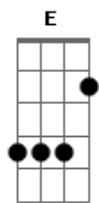

© ukulele-chords.com