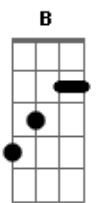

© ukulele-chords.com