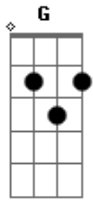

The White Stripes - Cannon

Tom: **G**

hold and lead into...

CANNON

I'm doing this by memory so peice it together by listening to it and youll get it...
I think its a lot better than the other one...

johnny rebel ridin' part (**E** and **G** chord)...listen for strumming

the solo thing goes like

after a while it goes into

well since i havnt listened to the song in a while and dont have it available thats it...good luck.

Acordes

© ukulele-chords.com