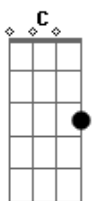

The White Buffalo - The Getaway

Tom: F

F
 Bb Keep your head down for now, cut the light
 F Just 'til we get out of town and I find Bb
 C Find a place to hide F
 Bb Follow me away from the light, through the pines F
 Bb There's a clearing there up on the right, out of sight
 C Where we'll crash for the night F
 C Behind us the damage is done, no one can erase Bb
 F C Love has no ending, just a resting place

There's a trail of tears and love no one can erase
 Love has no end, take it to the grave
 There's a place in the dark in the black where the demons are made
 But I ain't your partner, I am your slave

Keep your head down for now, cut the light
 Just 'til we get out of town, and I find
 Find a place to hide

'Til I find a place to hide

Acordes

© ukulele-chords.com

© ukulele-chords.com

© ukulele-chords.com