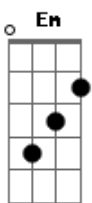

The White Buffalo - The Devil Is a Woman

tom:

Intro: A7 B Em G
A7 B Em
A7 B Em
A7 B Em

[Primeira Parte]

A7 B Em
It seems a bit unclear
A7 B Em
Oh as I wallow in my pint of fear
A7 B Em
With a lost heart and broken cheek bone
A7 B Em
When the love is lost, it's as good as gone
A7 B Em
Stop Stop go crazy all the time
A7 B Em
Oh and she ain't simply your kind
A7 B Em
Oh as I go soar and weepin' please shut up
A7 B Em
Cause tomorrow I just may wash away

C B
The hustler keeps on hustlin' me
C B
Doin' what I wanna cause I got to be free
C B
The devil is a woman and she took my soul
C B
Claws in me, she won't let me go
Em C B
Down to the river to drown myself tonight

Em B
Long time
(Em B)

Em B
Long time

[Final] Em B Em B

Acordes

© ukulele-chords.com

© ukulele-chords.com

© ukulele-chords.com

© ukulele-chords.com