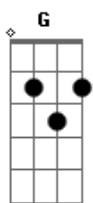

tom:

Intro: A7 B Em G
A7 B Em
A7 B Em
A7 B Em

[Primeira Parte]

A7 B Em
It seems a bit unclear
A7 B Em
Oh as I wallow in my pint of fear
A7 B Em
With a lost heart and broken cheek bone
A7 B Em
When the love is lost, it's as good as gone
A7 B Em
Stop Stop go crazy all the time
A7 B Em
Oh and she ain't simply your kind
A7 B Em
Oh as I go soar and weepin' please shut up
A7 B Em
Cause tomorrow I just may wash away

C B
The hustler keeps on hustlin' me
C B
Doin' what I wanna cause I got to be free
C B
The devil is a woman and she took my soul
C B
Claws in me, she won't let me go
Em C B
Down to the river to drown myself tonight

Em B
Long time
(Em B)

A7 B Em
Long time
(A7 B Em)

A7 B Em
I wanna hustle all about
A7 B Em
Sad and cold, it calls to me tonight
A7 B Em

Floatin', crashin', gaspin' out to sea
A7 B Em
But I'll sink below into eternity

C B
The hustler keeps on hustlin' me
C B
Doin' what I wanna cause I got to be free
C B
The devil is a woman and she took my soul
C B
Claws in me, she won't let me go
Em C B
Down to the river to drown myself tonight

Em B
Long time
(Em B)

A7 B Em
Long time
(A7 B Em)

A7 B Em
It seems a bit more clear
A7 B Em
As I wallow in my pint of fear
A7 B Em
Black heart gonna sink like a stone
A7 B Em
When the love is lost, life's as good as gone

C B
The hustler keeps on hustlin' me
C B
Doin' what I wanna cause I got to be free
C B
The devil is a woman and she took my soul
C B
Claws in me, she won't let me go
Em C B
Down to the river to drown myself tonight

Em B
Long time
(Em B)

Em B
Long time

[Final] Em B Em B

Acordes

© ukulele-chords.com