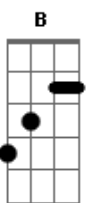

The White Buffalo - The Devil Is a Woman

tom:

Intro: A7 B Em G
A7 B Em
A7 B Em
A7 B Em

[Primeira Parte]

A7 B Em
It seems a bit unclear
A7 B Em
Oh as I wallow in my pint of fear
A7 B Em
With a lost heart and broken cheek bone
A7 B Em
When the love is lost, it's as good as gone
A7 B Em
Stop Stop go crazy all the time
A7 B Em
Oh and she ain't simply your kind
A7 B Em
Oh as I go soar and weepin' please shut up
A7 B Em
Cause tomorrow I just may wash away

C B
The hustler keeps on hustlin' me
C B
Doin' what I wanna cause I got to be free
C B
The devil is a woman and she took my soul
C B
Claws in me, she won't let me go
Em C B
Down to the river to drown myself tonight

Em B
Long time
(Em B)

Em B
Long time

[Final] Em B Em B

Acordes

© ukulele-chords.com

© ukulele-chords.com

© ukulele-chords.com

© ukulele-chords.com