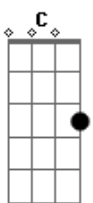

The White Buffalo - The Devil Is a Woman

tom:

Intro: A7 B Em G
A7 B Em
A7 B Em
A7 B Em

[Primeira Parte]

A7 B Em
It seems a bit unclear
A7 B Em
Oh as I wallow in my pint of fear
A7 B Em
With a lost heart and broken cheek bone
A7 B Em
When the love is lost, it's as good as gone
A7 B Em
Stop Stop go crazy all the time
A7 B Em
Oh and she ain't simply your kind
A7 B Em
Oh as I go soar and weepin' please shut up
A7 B Em
Cause tomorrow I just may wash away

C B
The hustler keeps on hustlin' me
C B
Doin' what I wanna cause I got to be free
C B
The devil is a woman and she took my soul
C B
Claws in me, she won't let me go
Em C B
Down to the river to drown myself tonight

Em B
Long time
(Em B)

Em B
Long time

[Final] Em B Em B

Acordes

© ukulele-chords.com

© ukulele-chords.com

© ukulele-chords.com

© ukulele-chords.com