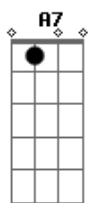

© ukulele-chords.com