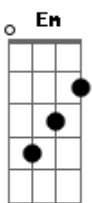

© ukulele-chords.com