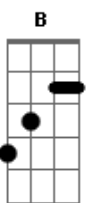

© ukulele-chords.com