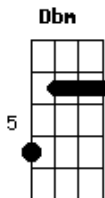

( A D Dbm Bm7 )  
( D A E )

[Segunda Parte]

A D Dbm Bm7  
Things will change, well this ain't no breaking news

## Acordes

© ukulele-chords.com

© ukulele-chords.com

© ukulele-chords.com

© ukulele-chords.com

© ukulele-chords.com

D A E  
Life is hard, beautiful, crude  
A D Dbm Bm7  
We stay the same, cemented heavy in our boots  
D A E  
Like a sycamore, clinging to it's roots  
D A E  
Wish I had a way to cut me loose