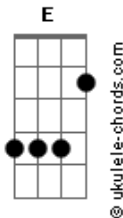

# The White Buffalo - Kingdom For a Fool

tom:

Intro: A D Dbm Bm7  
D A E

[Primeira Parte]

A D Dbm Bm7  
Seasons change, the way they always do  
D A E  
The world is dipped, dancing circles with the moon  
A D Dbm Bm7  
It's a lack of gain, a calculated ruse  
D A E  
Spinning us, till we're a little bit confused  
D A E  
I wish I'd find just a better way to lose

[Refrão]

Dbm D A  
So I settled for a cage, 9-5 and hollowed out  
E Dbm  
Breaking like a window, I can see there's no way out  
D A  
Slave and a working wage, is that all I'll ever do?  
E D  
Stuck in this apartment, a kingdom for a fool

( A D Dbm Bm7 )  
( D A E )

[Segunda Parte]

A D Dbm Bm7  
Things will change, well this ain't no breaking news

## Acordes

D A E  
Life is hard, beautiful, crude  
A D Dbm Bm7  
We stay the same, cemented heavy in our boots  
D A E  
Like a sycamore, clinging to it's roots  
D A E  
Wish I had a way to cut me loose