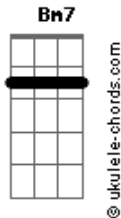

The White Buffalo - Kingdom For a Fool

tom:

Intro: A D Dbm Bm7
D A E

[Primeira Parte]

A D Dbm Bm7
Seasons change, the way they always do
D A E
The world is dipped, dancing circles with the moon
A D Dbm Bm7
It's a lack of gain, a calculated ruse
D A E
Spinning us, till we're a little bit confused
D A E
I wish I'd find just a better way to lose

[Refrão]

Dbm D A
So I settled for a cage, 9-5 and hollowed out
E Dbm
Breaking like a window, I can see there's no way out
D A
Slave and a working wage, is that all I'll ever do?
E D
Stuck in this apartment, a kingdom for a fool

(A D Dbm Bm7)
(D A E)

[Segunda Parte]

A D Dbm Bm7
Things will change, well this ain't no breaking news

Acordes

D A E
Life is hard, beautiful, crude
A D Dbm Bm7
We stay the same, cemented heavy in our boots
D A E
Like a sycamore, clinging to it's roots
D A E
Wish I had a way to cut me loose

[Refrão]

Dbm D A
So I settled for a cage, clipped my wings and headed south
E Dbm
Joined the wounded herd, get in line and shut your mouth
D A
Let the apocalypse come, the end is seldom good
E D
Lost inside my head, a kingdom for a fool

[Final]

A
A kingdom for a fool
D
A kingdom for a fool
A
A kingdom for a fool
D
A kingdom for a fool
A
A kingdom for a fool
D
A kingdom for a fool
A
A kingdom for a fool
D
A kingdom for a fool
A