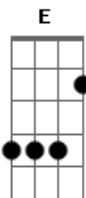

[Refrão]

Dbm D A  
So I settled for a cage, 9-5 and hollowed out  
E Dbm  
Breaking like a window, I can see there's no way out  
D A  
Slave and a working wage, is that all I'll ever do?  
E D  
Stuck in this apartment, a kingdom for a fool

## Acordes

© ukulele-chords.com

© ukulele-chords.com

© ukulele-chords.com

© ukulele-chords.com

© ukulele-chords.com

D A E  
Life is hard, beautiful, crude  
A D Dbm Bm7  
We stay the same, cemented heavy in our boots  
D A E  
Like a sycamore, clinging to it's roots  
D A E  
Wish I had a way to cut me loose

[Refrão]

Dbm D A  
So I settled for a cage, clipped my wings and headed south  
E Dbm  
Joined the wounded herd, get in line and shut your mouth  
D A  
Let the apocalypse come, the end is seldom good  
E D  
Lost inside my head, a kingdom for a fool