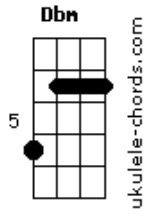

# The White Buffalo - Kingdom For a Fool

tom:

Intro: A D Dbm Bm7  
D A E

[Primeira Parte]

A D Dbm Bm7  
Seasons change, the way they always do  
D A E  
The world is dipped, dancing circles with the moon  
A D Dbm Bm7  
It's a lack of gain, a calculated ruse  
D A E  
Spinning us, till we're a little bit confused  
D A E  
I wish I'd find just a better way to lose

[Refrão]

Dbm D A  
So I settled for a cage, 9-5 and hollowed out  
E Dbm  
Breaking like a window, I can see there's no way out  
D A  
Slave and a working wage, is that all I'll ever do?  
E D  
Stuck in this apartment, a kingdom for a fool

## Acordes

D A E  
Life is hard, beautiful, crude  
A D Dbm Bm7  
We stay the same, cemented heavy in our boots  
D A E  
Like a sycamore, clinging to it's roots  
D A E  
Wish I had a way to cut me loose