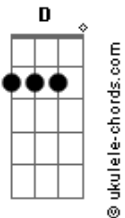

The White Buffalo - Kingdom For a Fool

tom:

Intro: A D Dbm Bm7
D A E

[Primeira Parte]

A D Dbm Bm7
Seasons change, the way they always do
D A E
The world is dipped, dancing circles with the moon
A D Dbm Bm7
It's a lack of gain, a calculated ruse
D A E
Spinning us, till we're a little bit confused
D A E
I wish I'd find just a better way to lose

[Refrão]

Dbm D A
So I settled for a cage, 9-5 and hollowed out
E Dbm
Breaking like a window, I can see there's no way out
D A
Slave and a working wage, is that all I'll ever do?
E D
Stuck in this apartment, a kingdom for a fool

(A D Dbm Bm7)
(D A E)

[Segunda Parte]

A D Dbm Bm7
Things will change, well this ain't no breaking news

Acordes

D A E
Life is hard, beautiful, crude
A D Dbm Bm7
We stay the same, cemented heavy in our boots
D A E
Like a sycamore, clinging to it's roots
D A E
Wish I had a way to cut me loose

[Refrão]

Dbm D A
So I settled for a cage, clipped my wings and headed south
E Dbm
Joined the wounded herd, get in line and shut your mouth
D A
Let the apocalypse come, the end is seldom good
E D
Lost inside my head, a kingdom for a fool

[Final]

A
A kingdom for a fool
D
A kingdom for a fool
A
A kingdom for a fool
D
A kingdom for a fool
A
A kingdom for a fool
D
A kingdom for a fool
A
A kingdom for a fool
D
A kingdom for a fool
A