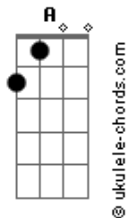

# The White Buffalo - Kingdom For a Fool

tom:

Intro: A D Dbm Bm7  
D A E

[Primeira Parte]

A D Dbm Bm7  
Seasons change, the way they always do  
D A E  
The world is dipped, dancing circles with the moon  
A D Dbm Bm7  
It's a lack of gain, a calculated ruse  
D A E  
Spinning us, till we're a little bit confused  
D A E  
I wish I'd find just a better way to lose

[Refrão]

Dbm D A  
So I settled for a cage, 9-5 and hollowed out  
E Dbm  
Breaking like a window, I can see there's no way out  
D A  
Slave and a working wage, is that all I'll ever do?  
E D  
Stuck in this apartment, a kingdom for a fool

( A D Dbm Bm7 )  
( D A E )

[Segunda Parte]

A D Dbm Bm7  
Things will change, well this ain't no breaking news

## Acordes

D A E  
Life is hard, beautiful, crude  
A D Dbm Bm7  
We stay the same, cemented heavy in our boots  
D A E  
Like a sycamore, clinging to it's roots  
D A E  
Wish I had a way to cut me loose