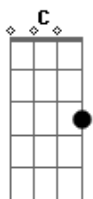

The White Buffalo - Come On Love, Come On In

tom:
C
Some say life and love is ever fleeting
Blood and tears will always spill
Days and nights are numbered
You only get one heart to fill
C
Another day is gone
F C
Another day begins
G
Come on love
F C
Come on in
C
The firing squad
G
It just keeps calling
F
Boy your time is up
C G
You got no time to kill
C
Go on and leave me mama
G
If that's what you're going to do
F C G
So I can get on with it without you
C
Another day is gone
F C
Another day begins
G
Come on love
F C
Won't you come on in
C
Another day is lost

F C
Another day begins
G
Come on love
F C
Won't you come on in
F
I don't feel right
G C
Empty as I could be
F
And I can't breathe right
G C
These holes inside of me
F
Fool you better call
C
Your old lady home
F C
She's love she's like a poem
G
She's everything
(C G F C G)
(C G F C G)
C
Another day is gone
F C
Another day begins
G
Come on love
F C
Won't you come on in
C
Another day is lost
F C
Another day begins
G
Come on love
F C
Won't you come on in
G
Come on love
F C
Come on in

Acordes

© ukulele-chords.com