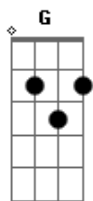

The White Buffalo - Come On Love, Come On In

tom:

C

Some say life and love is ever fleeting

Blood and tears will always spill

C G

Days and nights are numbered

F

You only get one heart to fill

C G

Another day is gone

F C

Another day begins

G

Come on love

F C

Won't you come on in

G

Come on love

F C

Come on in

(C G F C G)

(C G F C G)

C

Come on love

F C

Come on in

Acordes

© ukulele-chords.com

© ukulele-chords.com

© ukulele-chords.com