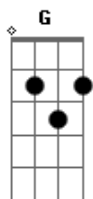

© ukulele-chords.com