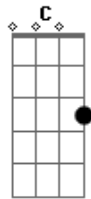

The White Buffalo - Bar And The Beer

Tom: G

G G G
 D someone to follow, someone to fear, it keeps me in line oh it keeps me in

G G G
 gear. the hand that lashed out brought me to tears thats why i'm drinkin up

D G C G
 back to here, this drunken stumper is not what it seems helps me laugh

Acordes

© ukulele-chords.com

© ukulele-chords.com

© ukulele-chords.com