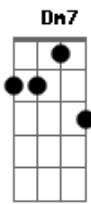

© ukulele-chords.com