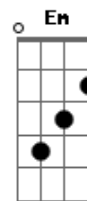

© ukulele-chords.com