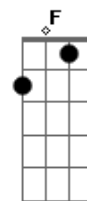

© ukulele-chords.com