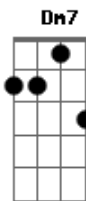

© ukulele-chords.com