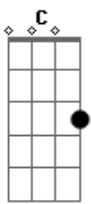

C G Am7 G Dm7
So don't be scared to live again
Am7 G
Be scared to live again
C G Am7 G Dm7
No, don't be scared to live again
Am7 G
Be scared to live again
[Segunda Parte]

C G Am7 G
You always miss the chance to fall for someone else
Dm7 Am7 G
'Cause your heart only knows me
C G Am7 G
They try win your love, there was nothing left
Dm7 Am7 G
They just made you feel lonely (Hey)
Dm7 Am7 F
Well, I am not the man I used to be
Dm7
Did some things I couldn't let you see
Am7 G

Refused to be the one to taint your heart

[Refrão]

C G Am7 G Dm7
So don't be scared to live again
Am7 G
Be scared to live again
C G Am7 G Dm7
No, don't be scared to live again
Am7 G
Be scared to live again (Say)
Dm7 Am7
I hope you know that (Oh), I hope you know that (Oh)
F
That I'll be praying that you find yourself
Dm7 Am7
I hope you know that (Oh), I hope you know that (Oh)
Em F Em F C
We fell apart right from the start
[Ponte]

G Am7 G Dm7
I should have made you my only
Am7 F
When it's said and done, woah-oah-oah
[Refrão]

C G Am7 G Dm7
So don't be scared to live again
Am7 G
Be scared to live again
C G Am7 G Dm7
No, don't be scared to live again
Am7 G
Be scared to live again

Dm7 Am7
I hope you know that (Oh), I hope you know that (Oh)
F
That I'll be praying that you find yourself
Dm7 Am7
I hope you know that (Oh), I hope you know that (Oh)
Em F Em F C
We fell apart right from the start

Acordes

© ukulele-chords.com