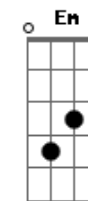

© ukulele-chords.com