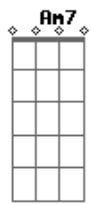

© ukulele-chords.com