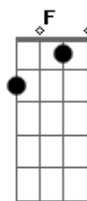

© ukulele-chords.com