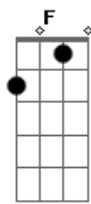

© ukulele-chords.com