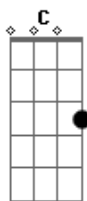

C G Am7 G Dm7
So don't be scared to live again
Am7 G
Be scared to live again
C G Am7 G Dm7
No, don't be scared to live again
Am7 G
Be scared to live again
[Segunda Parte]

C G Am7 G
You always miss the chance to fall for someone else
Dm7 Am7 G
'Cause your heart only knows me
C G Am7 G
They try win your love, there was nothing left
Dm7 Am7 G
They just made you feel lonely (Hey)
Dm7 Am7 F
Well, I am not the man I used to be
Dm7
Did some things I couldn't let you see
Am7 G

Refused to be the one to taint your heart

[Refrão]

C G Am7 G Dm7
So don't be scared to live again
Am7 G
Be scared to live again
C G Am7 G Dm7
No, don't be scared to live again
Am7 G
Be scared to live again (Say)
Dm7 Am7
I hope you know that (Oh), I hope you know that (Oh)
F
That I'll be praying that you find yourself
Dm7 Am7
I hope you know that (Oh), I hope you know that (Oh)
Em F Em F C
We fell apart right from the start
[Ponte]

G Am7 G Dm7
I should have made you my only
Am7 F
When it's said and done, woah-oah-oah
[Refrão]

C G Am7 G Dm7
So don't be scared to live again
Am7 G
Be scared to live again
C G Am7 G Dm7
No, don't be scared to live again
Am7 G
Be scared to live again
Dm7 Am7
I hope you know that (Oh), I hope you know that (Oh)
F
That I'll be praying that you find yourself
Dm7 Am7
I hope you know that (Oh), I hope you know that (Oh)
Em F Em F C
We fell apart right from the start

Acordes