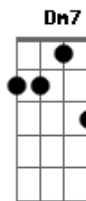

© ukulele-chords.com