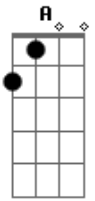

© ukulele-chords.com