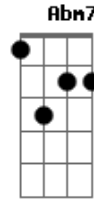

© ukulele-chords.com