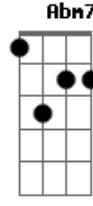

© ukulele-chords.com