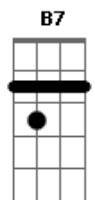

© ukulele-chords.com