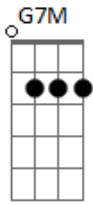

© ukulele-chords.com