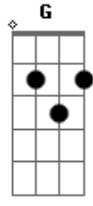

© ukulele-chords.com