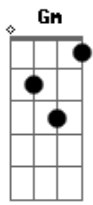

© ukulele-chords.com