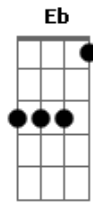

Acordes

I told myself that I'd never fall
 Gm
 But here we go again, oh
 [Refrão]

G7M D7M G7M
 Ooooooh, here we go again
 C7 D7M
 Life's a dream
 Am7 D7 G7M
 'Cause it's never what it seems
 Abm7 Db7
 But you'd rather love
 Gbm7 B7
 And lost with tears
 Em7 A7
 Than never love at all
 D
 So here we go again

[Refrão]

G7M D7M G7M
 Ooooooh, here we go again
 C7 D7M
 Life's a dream
 Am7 D7 G7M
 'Cause it's never what it seems
 Abm7 Db7
 But you'd rather love
 Gbm7 B7
 And lost with tears
 Em7 A7
 Than never love at all
 D
 So here we go again

[Final] Bm7 G Gm

© ukulele-chords.com

© ukulele-chords.com

© ukulele-chords.com

© ukulele-chords.com

© ukulele-chords.com

© ukulele-chords.com

© ukulele-chords.com