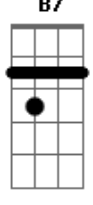

© ukulele-chords.com