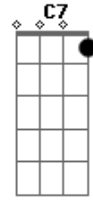

© ukulele-chords.com