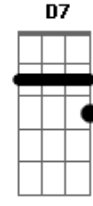

© ukulele-chords.com