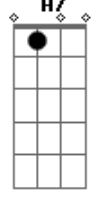

© ukulele-chords.com