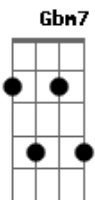

© ukulele-chords.com