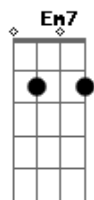

© ukulele-chords.com