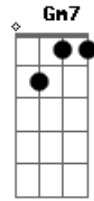

© ukulele-chords.com