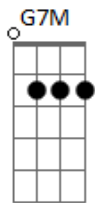

© ukulele-chords.com