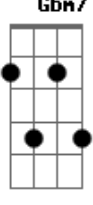

© ukulele-chords.com