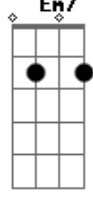

© ukulele-chords.com