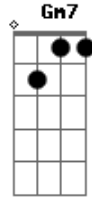

© ukulele-chords.com