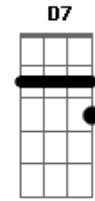

© ukulele-chords.com