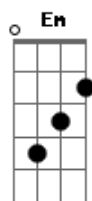

© ukulele-chords.com