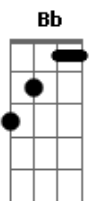

G D Em
But I've been the hardest to love
D C
You're tryna let me go, yeah
D
And I can see it, I can see it
G D Em
I've been the hardest to love
D C
It's hard to let me go, yeah
D Bm G
And I can feel it, I can feel it (Oh, yeah)
[Segunda Parte]

G D Em
I don't feel it anymore (Yeah)
D C
The house I bought is not a home (No)
D

Together we are so alone

G
Yeah, yeah, yeah, yeah, yeah (Oh)
D Em
Don't regret the day we met (We met)
D C
Don't forget that time we spent (We spent)

Forget that we're in different beds

Bm
I know
[Refrão]

G D Em
'Cause I've been the hardest to love

D C
You're tryna let me go, yeah

D
And I can see it, I can see it

G D Em
I've been the hardest to love

D C
It's hard to let me go, yeah

D Bm
And I can feel it, I can feel it
[Ponte]

G D Em
I can't, can't believe you want me

D C D
After all the heart breaks, after all I've done, oh-oh-oh (Oh, oh)

G D Em
No, I can't, can't believe you trust me (Trust me)
D C D

Bm
After all the rough days, you still call me up (Me up, oh-oh-oh)
[Refrão]

G D Em
'Cause I've been the hardest to love

D C
You're tryna let me go, (Tryna let me go) yeah

D
And I can see it, I can see it (I can see it)

G D Em
I've been the hardest to love (Love, baby)

G C
It's hard to let me go, yeah

D Bm
And I can feel it, I can feel it

(G D)
(Em D)
(C D)

Acordes

© ukulele-chords.com