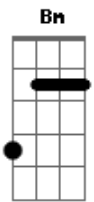

© ukulele-chords.com