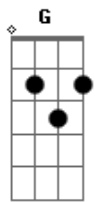

© ukulele-chords.com

© ukulele-chords.com