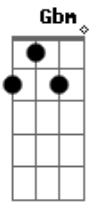

© ukulele-chords.com