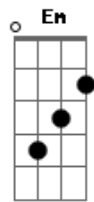

© ukulele-chords.com