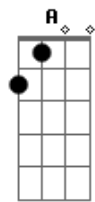

Baby I would die for you, yeah babe

G Gbm Bm Em
Die for you

Acordes