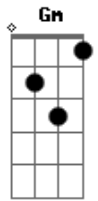

© ukulele-chords.com