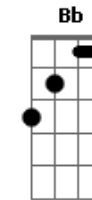

© ukulele-chords.com