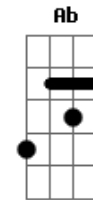

© ukulele-chords.com