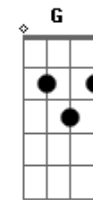

© ukulele-chords.com