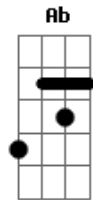

© ukulele-chords.com