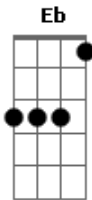

© ukulele-chords.com