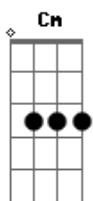

© ukulele-chords.com