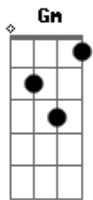

The Warning - Choke

tom:
Gm
I won't say goodbye
Dm F Gm
In the end, it won't matter at all
Eb
I'm sure
D
I won't survive the fall
(G Ab G Ab)
Eb F
Wear your tears like jewelry
Gm F
That vice is overpriced but
Eb F
Art is dead it died with me
C Eb
Don't cry
Gm Eb F
Just let me drown
Gm Eb F
Let me drown
Gm
Let me dive in
Eb
Sink in deeper
Bb
Push my head
F Gm Eb F
Choke me till I drown
G Ab G Ab
Let me drown
Gm
Drifting out of trust
Slipping down my throat
F
Into my lungs
Cm Eb
It's cold but this where I'll stay
D
Comfortably in pain
Eb F
Wear your tears like jewelry
Gm F
That vice is overpriced but
Eb F

Art is dead it died with me
C Eb
Don't cry
Gm Eb F
Just let me drown
Gm Eb F
Let me drown
Gm
Let me dive in
Eb
Sink in deeper
Bb
Push my head
F Gm Eb F
Choke me till I drown
F Gm
Like a machine every day I'm on hold
Bb
Breathe in, breathe out
F Gm
I keep on waiting, tearing at my will
Eb
I wish I would just stop
Gm Eb F
Let me drown
Gm Eb F
Let me drown
Gm
Let me dive in
Eb
Sink in deeper
Bb
Push my head
F Gm Eb F
Choke me till I drown
Gm Eb F
Let me drown
Gm Eb F
Let me drown
Gm
Let me dive in
Eb
Sink in deeper
Bb
Push my head
C Gm Eb F
Choke me till I drown
G
Let me drown
[Final] Ab G Ab G
Ab G Ab G

Acordes

© ukulele-chords.com