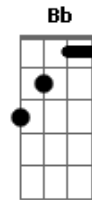

© ukulele-chords.com