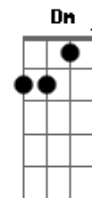

© ukulele-chords.com