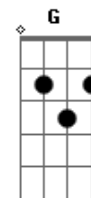

© ukulele-chords.com