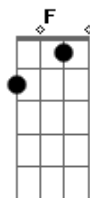

© ukulele-chords.com