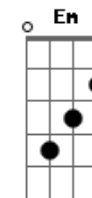

© ukulele-chords.com