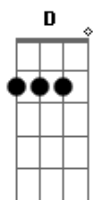

Refrão:

G
Come on try a little
D
Nothin' is forever
Em A
There's gotta be somethin' better than in the middle
G D
Me an Cinderella, put it all together
Em
We can drive it home
A G D Gb Bm
With one headlight
G D
She said it's cold it feels like Independence Day
Gb Bm

And I can't break away from this parade
G D
But there's got to be an opening somewhere here in front of me
Gb Bm Bm
Through this maze of ugliness and greed
G D
I seen the sign up ahead at the county line bridge
G Bm Bm
Saying all is good and nothing less it's dead
G D
Running till she's out of breath she ran until there's nothing
left
Gb Bm
She hit the end it's her window ledge
G Gb
Hey Hey Heeey

Refrão:

G D
This place is old feels just like a beat up truck
Gb Bm Bm
I turn the engine but engine doesn't turn
G D
With smells of cheap old wine and cigarettes this place is
always such a mess
Gb Bm
Sometimes I think I'd like to watch it burn
G D
So alone I feel just like somebody else
Gb Bm
Man I ain't changed but I know I ain't the same
G D
But somewhere fere in between these city walls are dyin'
dreams
Gb Bm
I think her death it must be killing me
G Gb
Hey Hey Heeey
(Refrão)

Acordes