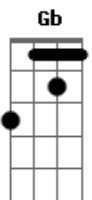

© ukulele-chords.com