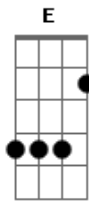

The Walkmen - Heaven

Tom: A

A7M x x 2 1 2 0 / 0 2 2 1 2 0
 E x x 2 1 0 0
 A x 0 2 2 2 0
 E 0 2 2 1 0 0
 Intro: A7M E A7M E A A

Chorus/Bridge/Outro:

E A E A

Intro: Verse

A7M E A7M E A A

Our children, will always hear

A7M E A7M E A A
 ooooh ooooh oh ooooooh

A7M E A7M E A A
 ooooh oh ooooooh ooh oh

Outro

E A
 ooooh ooooh oh ooooooh

E A
 ooooh oh ooooooh ooh oh

Acordes

© ukulele-chords.com

© ukulele-chords.com