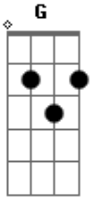

The Walking Dead - Tema The Walking Dead

Tom: G

Afinação | Drop D

E|-----
B|-----
G|-----
D|--2--
A|--0--
D|-----

Acordes

© ukulele-chords.com

© ukulele-chords.com