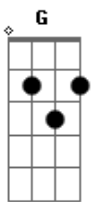

© ukulele-chords.com