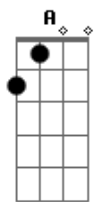

(refrão)
A A D D
I know I can be colorful
A A D D
I know I can be gray
A A D D
But I know this loser's living fortunate
F G
'Cause I know you will love me either way

A A D D
Most were being good for goodness sake
A A D D
But you wouldn't pantomime
A A D D
You are more beautiful when you awake
A A D D
Than most are in a lifetime

(ponte)
F G
Through the haze that is my memory, well
F G
You stayed for drama though you paid for a comedy

(refrão)
A A D D
I know I can be colorful
A A D D
I know I can be gray
A A D D
But I know this loser's living fortunate
F G

Cause I know you will love me either way

(solo base 4x) A A D D

(solo)
E|-----7-----|
B|-----10~-----10~-----|
G|--/6-7-9-----/6-7-9-----6h7p6~-6--7--6-----6-----|
D|-----9-----7-----|
A|-----|
E|-----|

E|-----7---9h10p9--9-10-10/12-----|
B|-----10~-----10-----10~-----|
G|--/6-7-9-----/6-7-9-----|
D|-----|
A|-----|
E|-----|

F G
Look ahead as far as you can see
A
We'll live in drama but we'll die in a comedy

(Aqui entra uma segunda guitarra com distorção fazendo os mesmos acordes em formato power chord)

B E
I know I can be colorful
B E
I know I can be gray
B E
But I know this loser's living fortunate

G A
Cause I know you will love me either way

B E
I know I can be colorful
B E
I know I can be gray
B E
But I know this loser's living fortunate

G A
And I know you will love me
G A
'Cause I know you will love me
G A B
And I know you will love me either way

B B E E (4x)

Acordes

© ukulele-chords.com