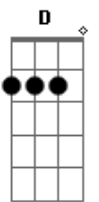

© ukulele-chords.com