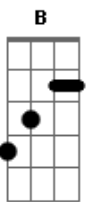

© ukulele-chords.com