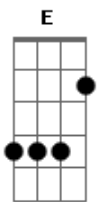

© ukulele-chords.com