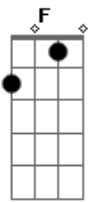

Night after night
And I know
I will slip away
Day after day
Day after day
'Til we're old
All I wanna do
Is lie next to you
Lie next to you and stay close
But time is not on our side
Looking in your eyes

Night after night
Night after night
And I see
Where I gotta stay
Day after day
Day after day
To find peace
All I gotta do
Is lie next to you
Lie next to you and just breathe
But time is not on our side
'Cause time is not on our side

Acordes

© ukulele-chords.com

© ukulele-chords.com

© ukulele-chords.com

© ukulele-chords.com

© ukulele-chords.com