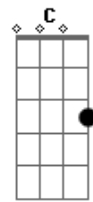

© ukulele-chords.com