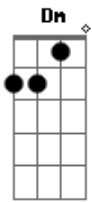

© ukulele-chords.com