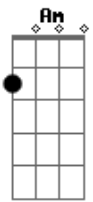

© ukulele-chords.com