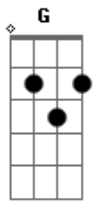

Night after night
And I know
I will slip away
Day after day
Day after day
'Til we're old
All I wanna do
Is lie next to you
Lie next to you and stay close
But time is not on our side
Looking in your eyes

Night after night
Night after night
And I see
Where I gotta stay
Day after day
Day after day
To find peace
All I gotta do
Is lie next to you
Lie next to you and just breathe
But time is not on our side
'Cause time is not on our side

Acordes

© ukulele-chords.com