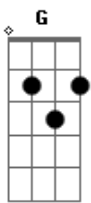

G Em
I know that you can't wait

C D D
'Til our clothes are on the floor, on the floor, on the floor

C G Em D
And I will take you there if you let me take you

C G D D
To places that you've never been, never been before

C G Em D
And I love that dress you wear, but it's whatever

C G D D C
'Cause I think that it would look much better on the floor, on the floor

D Em
And I will love you, if you let me

C G
Tell me what I'm supposed to do

D
'Cause there's no other

Em C
Place that I would rather be

D D
Than here with you (Darling, I know you can't wait)

C G Em D
And I will take you there if you let me take you

C G D D
To places that you've never been, never been before

C G Em D
And I love that dress you wear, but it's whatever

C G D D
'Cause I think that it would look much better

C G Em D
And I will take you there if you let me take you

C G D D
To places that you've never been, never been before

C G Em D
And I love that dress you wear, but it's whatever

C G D D
'Cause I think that it would look much better

C G
On the floor, on the floor

Em D
(It would look much better)

C G
On the floor, on the floor

Em D
(G)

Acordes

© ukulele-chords.com