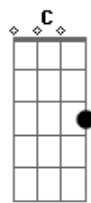

© ukulele-chords.com