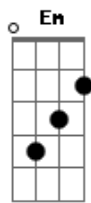

© ukulele-chords.com