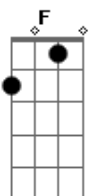

© ukulele-chords.com