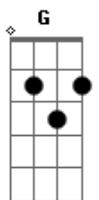

© ukulele-chords.com