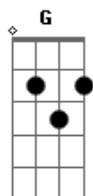

© ukulele-chords.com