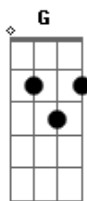

Keep the car running, and keep those sheets warm

Cause baby there's nothing, that I want more

To hold you right beside me, the way I always do
But I gotta tell you something, I miss you but

You never know when I'm coming home

I know it's been six weeks, but how could I ever forget your old face

And I find it so cute when you think there's ever been anyone but you

I know I said I promise I'll be back soon
Just come move my way so we can get through
But give me time, and I'll give you every drop of mine

Keep the car running, and keep those sheets warm

Cause baby there's nothing, that I want more

To hold you right beside me, the way I always do
But I gotta tell you something, I miss you but

You never know when I'm coming home

When I'm coming home, when I'm coming home, when I'm coming home

Tomorrow feels like a lifetime away, so why don't you stay right here

Cause my arms were made for you tonight
Lie in, sink into my skin

Keep the car running, and keep those sheets warm

Cause baby there's nothing, that I want more

Then hold you right beside me, the way I always do
But I gotta tell you something, I miss you but

You never know

Keep the car running, and keep those sheets warm

Cause baby there's nothing, that I want more

To hold you right beside me, the way I always do
But I gotta tell you something, I miss you but

You never know when I'm coming home

When I'm coming home, when I'm coming home, when I'm coming home

Acordes