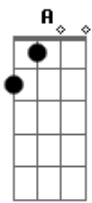

ukulele-chords.com