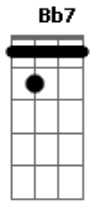

ukulele-chords.com