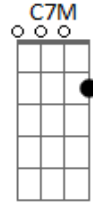

ukulele-chords.com