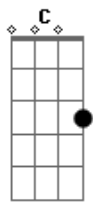

ukulele-chords.com