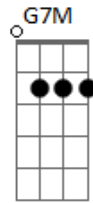

ukulele-chords.com