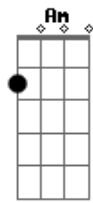

ukulele-chords.com