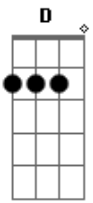

ukulele-chords.com