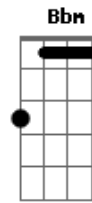

ukulele-chords.com