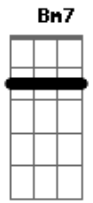

ukulele-chords.com