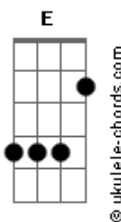

# The Taxpayers - I Love You Like An Alcoholic

tom:

Intro: C G#7M C Eadd9

[Tab - Intro]

Parte 1 de 5

Parte 2 de 5

Parte 3 de 5

Parte 4 de 5

## Acordes

C Eadd9  
I love you like an alcoholic  
C G#7M  
One last kiss  
C Eadd9  
I love you like a statuette  
C G#7M  
One last kiss  
C Eadd9  
I need you like  
C G#7M C Eadd9  
I need a broken leg  
  
( E F G )  
  
C G#7M C Eadd9  
I was getting off the late shift, attempting to recover  
C G#7M C Eadd9  
Crumpled up the bus pass and tossed it into the gutter  
C G#7M  
Some handsome dark stranger  
C Eadd9  
You were standing there on the corner  
C G#7M  
You had those compelling magnetized eyes  
C Eadd9  
That you must have lost when you got older  
C G#7M C Eadd9  
Seven blocks in, my fingers brushed your hand  
C G#7M C Eadd9  
I blushed and you laughed, but you seemed a little sad  
C G#7M C Eadd9  
I ain't one to jump a ship, but I absolutely knew  
F E F G  
I was six steps in when I fell into you  
  
C G#7M  
One last kiss  
C Eadd9  
I love you like a broken pot  
C G#7M  
One last kiss  
C Eadd9  
I love you like a pack of dogs  
C G#7M  
One last kiss  
C Eadd9  
I need you like I need a gaping head wound  
  
C G#7M  
One last kiss  
C Eadd9  
I love you like an alcoholic  
C G#7M  
One last kiss  
C Eadd9  
I love you like a negligee  
C G#7M  
One last kiss  
C Eadd9  
I need you like I need a broken leg