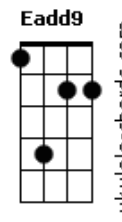

# The Taxpayers - I Love You Like An Alcoholic

tom:

Intro: C G#7M C Eadd9

[Tab - Intro]

Parte 1 de 5

Parte 2 de 5

Parte 3 de 5

Parte 4 de 5

## Acordes

C Eadd9  
I love you like an alcoholic  
C G#7M  
One last kiss  
C Eadd9  
I love you like a statuette  
C G#7M  
One last kiss  
C Eadd9  
I need you like  
C G#7M C Eadd9  
I need a broken leg  
( E F G )  
C G#7M C Eadd9  
I was getting off the late shift, attempting to recover  
C G#7M C Eadd9  
Crumpled up the bus pass and tossed it into the gutter  
C G#7M  
Some handsome dark stranger  
C Eadd9  
You were standing there on the corner  
C G#7M  
You had those compelling magnetized eyes  
C Eadd9  
That you must have lost when you got older  
C G#7M C Eadd9  
Seven blocks in, my fingers brushed your hand  
C G#7M C Eadd9  
I blushed and you laughed, but you seemed a little sad  
C G#7M C Eadd9  
I ain't one to jump a ship, but I absolutely knew  
F E F G  
I was six steps in when I fell into you  
C G#7M  
One last kiss  
C Eadd9  
I love you like a broken pot  
C G#7M  
One last kiss  
C Eadd9  
I love you like a pack of dogs  
C G#7M  
One last kiss  
C Eadd9  
I need you like I need a gaping head wound  
C G#7M  
One last kiss  
C Eadd9  
I love you like an alcoholic  
C G#7M  
One last kiss  
C Eadd9  
I love you like a negligee  
C G#7M  
One last kiss  
C Eadd9  
I need you like I need a broken leg