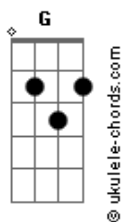

# The Taxpayers - I Love You Like An Alcoholic

tom:

Intro: C G#7M C Eadd9

[Tab - Intro]

Parte 1 de 5

Parte 2 de 5

Parte 3 de 5

Parte 4 de 5

## Acordes

C Eadd9  
I love you like an alcoholic  
C G#7M  
One last kiss  
C Eadd9  
I love you like a statuette  
C G#7M  
One last kiss  
C Eadd9  
I need you like  
C G#7M C Eadd9  
I need a broken leg  
( E F G )  
C G#7M C Eadd9  
I was getting off the late shift, attempting to recover  
C G#7M C Eadd9  
Crumpled up the bus pass and tossed it into the gutter  
C G#7M  
Some handsome dark stranger  
C Eadd9  
You were standing there on the corner  
C G#7M  
You had those compelling magnetized eyes  
C Eadd9  
That you must have lost when you got older  
C G#7M C Eadd9  
Seven blocks in, my fingers brushed your hand  
C G#7M C Eadd9  
I blushed and you laughed, but you seemed a little sad  
C G#7M C Eadd9  
I ain't one to jump a ship, but I absolutely knew  
F E F G  
I was six steps in when I fell into you  
C G#7M  
One last kiss  
C Eadd9  
I love you like a broken pot  
C G#7M  
One last kiss  
C Eadd9  
I love you like a pack of dogs  
C G#7M  
One last kiss  
C Eadd9  
I need you like I need a gaping head wound  
C G#7M  
One last kiss  
C Eadd9  
I love you like an alcoholic  
C G#7M  
One last kiss  
C Eadd9  
I love you like a negligee  
C G#7M  
One last kiss  
C Eadd9  
I need you like I need a broken leg