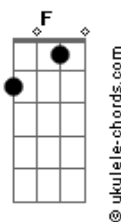

# The Taxpayers - I Love You Like An Alcoholic

tom:

Intro: C G#7M C Eadd9

[Tab - Intro]

Parte 1 de 5

Parte 2 de 5

Parte 3 de 5

Parte 4 de 5

## Acordes

C Eadd9  
I love you like an alcoholic  
C G#7M  
One last kiss  
C Eadd9  
I love you like a statuette  
C G#7M  
One last kiss  
C Eadd9  
I need you like  
C G#7M C Eadd9  
I need a broken leg  
( E F G )  
C G#7M C Eadd9  
I was getting off the late shift, attempting to recover  
C G#7M C Eadd9  
Crumpled up the bus pass and tossed it into the gutter  
C G#7M  
Some handsome dark stranger  
C Eadd9  
You were standing there on the corner  
C G#7M  
You had those compelling magnetized eyes  
C Eadd9  
That you must have lost when you got older  
C G#7M C Eadd9  
Seven blocks in, my fingers brushed your hand  
C G#7M C Eadd9  
I blushed and you laughed, but you seemed a little sad  
C G#7M C Eadd9  
I ain't one to jump a ship, but I absolutely knew  
F E F G  
I was six steps in when I fell into you  
C G#7M  
One last kiss  
C Eadd9  
I love you like a broken pot  
C G#7M  
One last kiss  
C Eadd9  
I love you like a pack of dogs  
C G#7M  
One last kiss  
C Eadd9  
I need you like I need a gaping head wound  
C G#7M  
One last kiss  
C Eadd9  
I love you like an alcoholic  
C G#7M  
One last kiss  
C Eadd9  
I love you like a negligee  
C G#7M  
One last kiss  
C Eadd9  
I need you like I need a broken leg