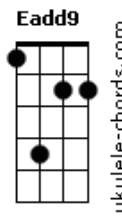

# The Taxpayers - I Love You Like An Alcoholic

tom:

Intro: C G#7M C Eadd9

[Tab - Intro]

Parte 1 de 5

Parte 2 de 5

Parte 3 de 5

Parte 4 de 5

## Acordes

C Eadd9  
I love you like an alcoholic  
C G#7M  
One last kiss  
C Eadd9  
I love you like a statuette  
C G#7M  
One last kiss  
C Eadd9  
I need you like  
C G#7M C Eadd9  
I need a broken leg  
  
( E F G )  
  
C G#7M C Eadd9  
I was getting off the late shift, attempting to recover  
C G#7M C Eadd9  
Crumpled up the bus pass and tossed it into the gutter  
C G#7M  
Some handsome dark stranger  
C Eadd9  
You were standing there on the corner  
C G#7M  
You had those compelling magnetized eyes  
C Eadd9  
That you must have lost when you got older  
C G#7M C Eadd9  
Seven blocks in, my fingers brushed your hand  
C G#7M C Eadd9  
I blushed and you laughed, but you seemed a little sad  
C G#7M C Eadd9  
I ain't one to jump a ship, but I absolutely knew  
F E F G  
I was six steps in when I fell into you  
  
C G#7M  
One last kiss  
C Eadd9  
I love you like a broken pot  
C G#7M  
One last kiss  
C Eadd9  
I love you like a pack of dogs  
C G#7M  
One last kiss  
C Eadd9  
I need you like I need a gaping head wound  
  
C G#7M  
One last kiss  
C Eadd9  
I love you like an alcoholic  
C G#7M  
One last kiss  
C Eadd9  
I love you like a negligee  
C G#7M  
One last kiss  
C Eadd9  
I need you like I need a broken leg