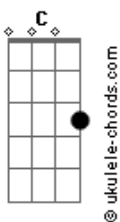

# The Taxpayers - I Love You Like An Alcoholic

tom:

Intro: C G#7M C Eadd9

[Tab - Intro]

Parte 1 de 5

Parte 2 de 5

Parte 3 de 5

Parte 4 de 5

## Acordes

C Eadd9  
I love you like an alcoholic  
C G#7M  
One last kiss  
C Eadd9  
I love you like a statuette  
C G#7M  
One last kiss  
C Eadd9  
I need you like  
C G#7M C Eadd9  
I need a broken leg  
( E F G )  
C G#7M C Eadd9  
I was getting off the late shift, attempting to recover  
C G#7M C Eadd9  
Crumpled up the bus pass and tossed it into the gutter  
C G#7M  
Some handsome dark stranger  
C Eadd9  
You were standing there on the corner  
C G#7M  
You had those compelling magnetized eyes  
C Eadd9  
That you must have lost when you got older  
C G#7M C Eadd9  
Seven blocks in, my fingers brushed your hand  
C G#7M C Eadd9  
I blushed and you laughed, but you seemed a little sad  
C G#7M C Eadd9  
I ain't one to jump a ship, but I absolutely knew  
F E F G  
I was six steps in when I fell into you  
C G#7M  
One last kiss  
C Eadd9  
I love you like a broken pot  
C G#7M  
One last kiss  
C Eadd9  
I love you like a pack of dogs  
C G#7M  
One last kiss  
C Eadd9  
I need you like I need a gaping head wound  
C G#7M  
One last kiss  
C Eadd9  
I love you like an alcoholic  
C G#7M  
One last kiss  
C Eadd9  
I love you like a negligee  
C G#7M  
One last kiss  
C Eadd9  
I need you like I need a broken leg