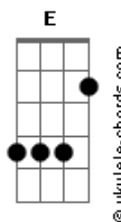

# The Taxpayers - I Love You Like An Alcoholic

tom:

Intro: C G#7M C Eadd9

[Tab - Intro]

Parte 1 de 5

Parte 2 de 5

Parte 3 de 5

Parte 4 de 5

## Acordes

C Eadd9  
I love you like an alcoholic  
C G#7M  
One last kiss  
C Eadd9  
I love you like a statuette  
C G#7M  
One last kiss  
C Eadd9  
I need you like  
C G#7M C Eadd9  
I need a broken leg  
( E F G )  
C G#7M C Eadd9  
I was getting off the late shift, attempting to recover  
C G#7M C Eadd9  
Crumpled up the bus pass and tossed it into the gutter  
C G#7M  
Some handsome dark stranger  
C Eadd9  
You were standing there on the corner  
C G#7M  
You had those compelling magnetized eyes  
C Eadd9  
That you must have lost when you got older  
C G#7M C Eadd9  
Seven blocks in, my fingers brushed your hand  
C G#7M C Eadd9  
I blushed and you laughed, but you seemed a little sad  
C G#7M C Eadd9  
I ain't one to jump a ship, but I absolutely knew  
F E F G  
I was six steps in when I fell into you  
C G#7M  
One last kiss  
C Eadd9  
I love you like a broken pot  
C G#7M  
One last kiss  
C Eadd9  
I love you like a pack of dogs  
C G#7M  
One last kiss  
C Eadd9  
I need you like I need a gaping head wound  
C G#7M  
One last kiss  
C Eadd9  
I love you like an alcoholic  
C G#7M  
One last kiss  
C Eadd9  
I love you like a negligee  
C G#7M  
One last kiss  
C Eadd9  
I need you like I need a broken leg