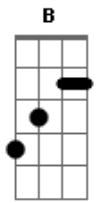

The Swell Season - Leave

Tom: E

(intro) E Dbm B A

E Dbm
I can't wait forever is all that you said
B A
Before you stood up

And you won't disappoint me
I can do that myself
But I'm glad that you've come
Now if you don't mind

Dbm B
Leave, leave,
A
And please yourself at the same time

Dbm B
Leave, leave,
A
Let go of my hand
You said what you have to now

Dbm B
Leave, leave,
A
Let go of my hand
You said what you came to now

Dbm B Gb
Leave, leave,
Dbm B
Leave, leave,
Gb
Let go of my hand
You said what you have to now

Dbm B' Gb
Leave, leave,

Dbm Gb
Dbm Gb
Dbm Gb
E Ab (2x)

(Dbm)

Acordes

© ukulele-chords.com

© ukulele-chords.com

© ukulele-chords.com

© ukulele-chords.com