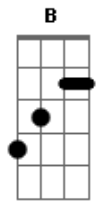

The Swell Season - Leave

Tom: E

(intro) E Dbm B A

E Dbm
I can't wait forever is all that you said
B A
Before you stood up

And you won't disappoint me
I can do that myself
But I'm glad that you've come
Now if you don't mind

Dbm B
Leave, leave,
A
And please yourself at the same time

Dbm B
Leave, leave,
A
Let go of my hand
You said what you have to now

Dbm B
Leave, leave,
A
Let go of my hand
You said what you came to now

Dbm B Gb
Leave, leave,
Dbm B
Leave, leave,
Gb
Let go of my hand
You said what you have to now

Dbm B' Gb
Leave, leave,

Dbm Gb
Dbm Gb
Dbm Gb
E Ab (2x)

(Dbm)

Acordes

© ukulele-chords.com

© ukulele-chords.com

© ukulele-chords.com

© ukulele-chords.com