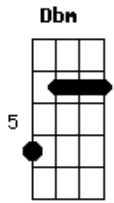

The Swell Season - Leave

Tom: E

(intro) E Dbm B A

E Dbm
I can't wait forever is all that you said
B A
Before you stood up

And you won't disappoint me
I can do that myself
But I'm glad that you've come
Now if you don't mind

Dbm B' Gb
Leave, leave,

Dbm Gb
Dbm Gb
Dbm Gb
E Ab (2x)

(Dbm)

Acordes

© ukulele-chords.com

© ukulele-chords.com

© ukulele-chords.com

© ukulele-chords.com