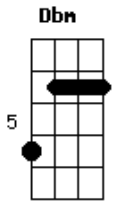

The Swell Season - Leave

Tom: E

(intro) E Dbm B A

E Dbm
I can't wait forever is all that you said
B A
Before you stood up

And you won't disappoint me
I can do that myself
But I'm glad that you've come
Now if you don't mind

Dbm B' Gb
Leave, leave,

Dbm Gb
Dbm Gb
Dbm Gb
E Ab (2x)

(Dbm)

Acordes

© ukulele-chords.com

© ukulele-chords.com

© ukulele-chords.com

© ukulele-chords.com