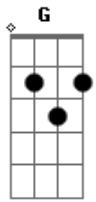

The Swell Season - All The Way Down

Tom: D

Bm Bm Bm
 You have broken me all the way down
Bm Bm Bm
 Down upon my knees
Bm Bm Bm
 And you have broken me all the way now
Bm Bm Bm
 You'll be the last you see

Gb G A Gb G A
 And some fight you gave when I pushed you away from me
D A Bm G D A Bm
 And in the morning when you're turning, I'll be far to sea
Bm Bm Bm

You have broken me all the way down
Bm Bm Bm
 You'll be the last you see

Gb G A Gb G A
 And what chance had we got when you missed every shot for me
D A Bm G D A Bm
 And in the morning when you're turning, I'll be out of reach
D A Bm G D A Bm
 And in the darkness when you find this, I'll be far to sea

Bm Bm Bm
 And You have broken me all the way down
Bm Bm Bm
 You'll be the last you see

Acordes

© ukulele-chords.com

© ukulele-chords.com

© ukulele-chords.com

© ukulele-chords.com

© ukulele-chords.com