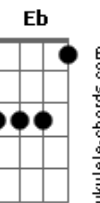

© ukulele-chords.com