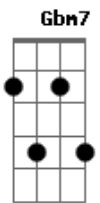

----|

F#7M Ab

What was I before you

F#7M Ab

Just another guy who never knew

Bbm7 Fm7

The right time from the wrong

Bbm7 Fm7

His left foot from his right

Ebm7 F#7M

Ab7

Who'd sleep all day and hang around all night

Before you

E Abm7

Who was I

A A E Abm7

Thank you, baby

Eb Ab Eb

Thank you, baby

Ab Dbm7

You and me

Ab Dbm7

You and me

Acordes

Chord diagrams for the following chords: G7M, Db, Ab, F#7, Bbm7, Ebn7, Ab7, E, Abm7, A, Dbn7, Gb7, B, G, Cm7, Bm7, C, Am.

© ukulele-chords.com

© ukulele-chords.com

© ukulele-chords.com

© ukulele-chords.com