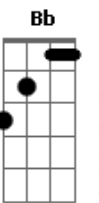

----|

F#7M Ab

What was I before you

F#7M Ab

Just another guy who never knew

Bbm7 Fm7

The right time from the wrong

Bbm7 Fm7

His left foot from his right

Ebm7 F#7M

Ab7

Who'd sleep all day and hang around all night

Before you

E Abm7

Who was I

A A E Abm7

Chord diagrams for the following chords: G7M, Db, Ab, F#7, Bbm7, Ebn7, Ab7, E, Abm7, A, Dbn7, Gb7, B, G, Cm7, Bm7, C, Am.

© ukulele-chords.com

© ukulele-chords.com

© ukulele-chords.com

© ukulele-chords.com