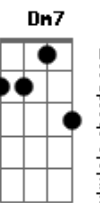

© ukulele-chords.com