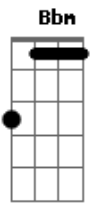

© ukulele-chords.com