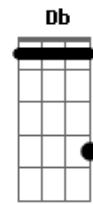

© ukulele-chords.com