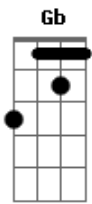

© ukulele-chords.com