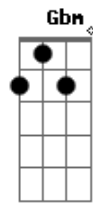

© ukulele-chords.com