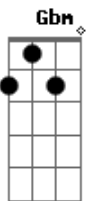

© ukulele-chords.com