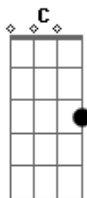

Been lookin' at the stars tonight
And I think "Ohh how I miss the bright sun"
I'll be a dreamer 'til the day I die.
And they say "Ohh, how did God die young?"
But were all strange, and maybe we don't want to change

F C Am G
F C Em Am
F C G G
F C Am G

I got guns in my head and they wont go
Spirits in my head and they wont go
I got guns in my head and they won't go
Spirits in my head and they wont go
But the gun still rattles the gun still rattles oooh
I got guns in my head and they wont go
Spirits in my head and they wont go

(C G F) 4x

Am Am G G

I spend a lot of nights on the run
And I think "Ohh, like im lost and can't be found."
Im just waiting for my day to come.
And I think "Ohh, cause I don't wanna let you down."

But something inside has changed, and maybe we don't wanna stay the same

F C Am G
F C Em Am
F C G G
F C G G

I got guns in my head and they wont go
Spirits in my head and they wont go
I got guns in my head and they wont go
Spirits in my head and they wont go
But the gun still rattles the gun still rattles ohh

(F C G Am) 3x

And I dont want a never-ending life
I just want to be alive
While im here
And I dont want a never-ending life
I just want to be alive
While im here
And I dont want to see another night lost inside of our own life
While im here

F C Am G
F C Em Am
F C G G
F C G G

I got guns in my head and they wont go
Spirits in my head and they wont go
I got guns in my head and they wont go
Spirits in my head and they wont go
But the gun still rattles, the gun still rattles
But the gun still rattles, the gun still rattles

Acordes

© ukulele-chords.com