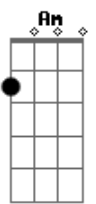

© ukulele-chords.com