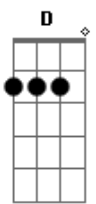

The Strumbellas - I'll wait

tom:
D
You say that I'm a dreamer
C
You always let me be myself
G
That's just what you do, man
Am
When you love someone, you love someone
F
When I'm feeling worthless
C
You're always here to help me out
G
That's just what you do, man
Am
When you love someone, you love someone
F
C
You know that I will be the light
G
To always be there at your side
Am
I just wanna tell you why
F
And this is how it goes
F
C
I'll wait, I'll wait to be the one
G
Am F
To catch you when you're falling
C
Always, always, I'll be the one
G
Am C
To answer when you're calling
C
Well, you know I get so lonely
G
But with you, I never feel alone
Am
I guess that's how it is, man
F
When you love someone, you love someone
C

You know I'm out here working
G
You know I do it all for you
Am F
Nobody's perfect, they say
C
You know that I will be the light
G
To always be there at your side
Am
I just wanna tell you why
F
And this is how it goes
F
C
I'll wait, I'll wait to be the one
G
Am F
To catch you when you're falling
C
Always, always, I'll be the one
G
Am
To answer when you're calling
C
I'll change my habits just to show I care
G
I'll face my demons just to show I'm there
F
F
I'll be with you 'til my final days
C
I'll change my habits just to show I care
G
I'll face my demons just to show I'm there
F
F
I'll be with you 'til my final days
[Solo] F C G Am
F
C
I'll wait, I'll wait to be the one
G
Am F
To catch you when you're falling
C
Always, always, I'll be the one
G
Am C F
To answer when you're calling

Acordes

© ukulele-chords.com