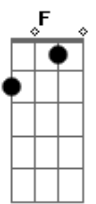

© ukulele-chords.com