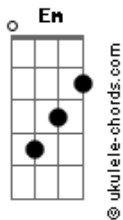

The Strumbellas - Dog

tom:

G

[Primeira Parte]

^G
Dusty headlights and I can't see
^G
I feel the wind of the south blowing through the tree
^G
Shaky dreams are killing me
^G
I feel the coals of the fire underneath my feet

[Pré-Refrão]

^{Em}
I feel the coals of the fire underneath my feet
^C
I'm looking for something ^G Oooh...
^D
Oh-ohh-ohhh-oh!

[Refrão]

^G ^D
I'll pick you up
^{Em} ^C
When this road gets too rough
^D ^{Em}
I'll be your dog
^C ^G
And I'll be your dog
^G ^D ^{Em} ^C
I'll be your light when you're stuck in this night
^D ^{Em}
I'll be your dog
^C ^G
And I'll be your dog

[Segunda Parte]

^G
You ain't a man if you choose my path
^G
I get scared when I leave like I ain't coming back
^G
Lonely bars in the same old class
^G
Well it's hard when they love you and you can't love them back

[Pré-Refrão]

^{Em}

Acordes

Well it's hard when you love them and they can't love you back
^C
I'm looking for something ^D Ohhhhh-ohh
^D
Oh-ohh-ohhh-oh!

[Refrão]

^G ^D
I'll pick you up
^{Em} ^C
When this road gets too rough
^D ^{Em}
I'll be your dog
^C ^G
And I'll be your dog
^G ^D ^{Em} ^G
I'll be your light when you're stuck in this night
^D ^{Em}
I'll be your dog
^C ^G
And I'll be your dog

[Ponte]

^D ^G
Maybe that sun will shine
^C ^D
Maybe I'm scared to know what I like
^D ^G
Maybe there ain't much time
^C ^D
Maybe I'm here to make you cry

[Refrão-final]

^G ^D
I'll pick you up
^{Em} ^C
When this road gets too rough
^D ^{Em}
I'll be your dog
^C ^G
And I'll be your dog
^G ^D ^{Em} ^C
I'll be your light when you're stuck in this night
^D ^{Em}
I'll be your dog
^C ^G
And I'll be your dog
^D ^{Em}
I'll be your dog
^C ^D
And I'll be your dog