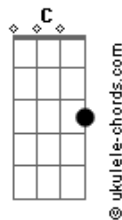

The Strumbellas - Dog

tom:

G

[Primeira Parte]

^G
Dusty headlights and I can't see
^G
I feel the wind of the south blowing through the tree
^G
Shaky dreams are killing me
^G
I feel the coals of the fire underneath my feet

[Pré-Refrão]

^{Em}
I feel the coals of the fire underneath my feet
^C
I'm looking for something ^G Oooh...
^D
Oh-ohh-ohhh-oh!

[Refrão]

^G ^D
I'll pick you up
^{Em} ^C
When this road gets too rough
^D ^{Em}
I'll be your dog
^C ^G
And I'll be your dog
^G ^D ^{Em} ^C
I'll be your light when you're stuck in this night
^D ^{Em}
I'll be your dog
^C ^G
And I'll be your dog

[Segunda Parte]

^G
You ain't a man if you choose my path
^G
I get scared when I leave like I ain't coming back
^G
Lonely bars in the same old class
^G
Well it's hard when they love you and you can't love them back

[Pré-Refrão]

^{Em}

Acordes

Well it's hard when you love them and they can't love you back
^C
I'm looking for something ^D Ohhhhh-ohh
^D
Oh-ohh-ohhh-oh!

[Refrão]

^G ^D
I'll pick you up
^{Em} ^C
When this road gets too rough
^D ^{Em}
I'll be your dog
^C ^G
And I'll be your dog
^G ^D ^{Em} ^G
I'll be your light when you're stuck in this night
^D ^{Em}
I'll be your dog
^C ^G
And I'll be your dog

[Ponte]

^D ^G
Maybe that sun will shine
^C ^D
Maybe I'm scared to know what I like
^D ^G
Maybe there ain't much time
^C ^D
Maybe I'm here to make you cry

[Refrão-final]

^G ^D
I'll pick you up
^{Em} ^C
When this road gets too rough
^D ^{Em}
I'll be your dog
^C ^G
And I'll be your dog
^G ^D ^{Em} ^C
I'll be your light when you're stuck in this night
^D ^{Em}
I'll be your dog
^C ^G
And I'll be your dog
^D ^{Em}
I'll be your dog
^C ^D
And I'll be your dog