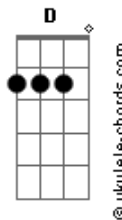

The Strumbellas - Dog

tom:

G

[Primeira Parte]

^G
Dusty headlights and I can't see
^G
I feel the wind of the south blowing through the tree
^G
Shaky dreams are killing me
^G
I feel the coals of the fire underneath my feet

[Pré-Refrão]

^{Em}
I feel the coals of the fire underneath my feet
^C
I'm looking for something ^G Oooh...
^D
Oh-ohh-ohhh-oh!

[Refrão]

^G ^D
I'll pick you up
^{Em} ^C
When this road gets too rough
^D ^{Em}
I'll be your dog
^C ^G
And I'll be your dog
^G ^D ^{Em} ^C
I'll be your light when you're stuck in this night
^D ^{Em}
I'll be your dog
^C ^G
And I'll be your dog

[Segunda Parte]

^G
You ain't a man if you choose my path
^G
I get scared when I leave like I ain't coming back
^G
Lonely bars in the same old class
^G
Well it's hard when they love you and you can't love them back

[Pré-Refrão]

^{Em}

Acordes

Well it's hard when you love them and they can't love you back
^C
I'm looking for something ^D Ohhhhh-ohh
^D
Oh-ohh-ohhh-oh!

[Refrão]

^G ^D
I'll pick you up
^{Em} ^C
When this road gets too rough
^D ^{Em}
I'll be your dog
^C ^G
And I'll be your dog
^G ^D ^{Em} ^G
I'll be your light when you're stuck in this night
^D ^{Em}
I'll be your dog
^C ^G
And I'll be your dog

[Ponte]

^D ^G
Maybe that sun will shine
^C ^D
Maybe I'm scared to know what I like
^D ^G
Maybe there ain't much time
^C ^D
Maybe I'm here to make you cry

[Refrão-final]

^G ^D
I'll pick you up
^{Em} ^C
When this road gets too rough
^D ^{Em}
I'll be your dog
^C ^G
And I'll be your dog
^G ^D ^{Em} ^C
I'll be your light when you're stuck in this night
^D ^{Em}
I'll be your dog
^C ^G
And I'll be your dog
^D ^{Em}
I'll be your dog
^C ^D
And I'll be your dog