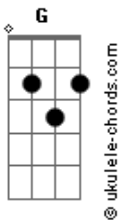

The Strumbellas - Dog

tom:

G

[Primeira Parte]

^G
Dusty headlights and I can't see
^G
I feel the wind of the south blowing through the tree
^G
Shaky dreams are killing me
^G
I feel the coals of the fire underneath my feet

[Pré-Refrão]

^{Em}
I feel the coals of the fire underneath my feet
^C
I'm looking for something ^G Oooh...
^D
Oh-ohh-ohhh-oh!

[Refrão]

^G ^D
I'll pick you up
^{Em} ^C
When this road gets too rough
^D ^{Em}
I'll be your dog
^C ^G
And I'll be your dog
^G ^D ^{Em} ^C
I'll be your light when you're stuck in this night
^D ^{Em}
I'll be your dog
^C ^G
And I'll be your dog

[Segunda Parte]

^G
You ain't a man if you choose my path
^G
I get scared when I leave like I ain't coming back
^G
Lonely bars in the same old class
^G
Well it's hard when they love you and you can't love them back

[Pré-Refrão]

^{Em}

Acordes

Well it's hard when you love them and they can't love you back
^C
I'm looking for something ^D Ohhhhh-ohh
^D
Oh-ohh-ohhh-oh!

[Refrão]

^G ^D
I'll pick you up
^{Em} ^C
When this road gets too rough
^D ^{Em}
I'll be your dog
^C ^G
And I'll be your dog
^G ^D ^{Em} ^G
I'll be your light when you're stuck in this night
^D ^{Em}
I'll be your dog
^C ^G
And I'll be your dog

[Ponte]

^D ^G
Maybe that sun will shine
^C ^D
Maybe I'm scared to know what I like
^D ^G
Maybe there ain't much time
^C ^D
Maybe I'm here to make you cry

[Refrão-final]

^G ^D
I'll pick you up
^{Em} ^C
When this road gets too rough
^D ^{Em}
I'll be your dog
^C ^G
And I'll be your dog
^G ^D ^{Em} ^C
I'll be your light when you're stuck in this night
^D ^{Em}
I'll be your dog
^C ^G
And I'll be your dog
^D ^{Em}
I'll be your dog
^C ^D
And I'll be your dog