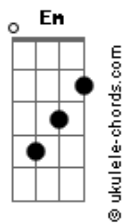

The Strumbellas - All My Life

tom: **Ab** (forma dos acordes no tom de **G**)
 Capostraste na 1ª casa

[Primeira Parte]

G
 You put the snake under my bed
Em **C** **G**
 You killed my spirit, now my spirit is dead
G
 You set the rocket off in my heart
Em **C** **G** **A**
 You put the daisies over top of my scars

[Refrão]

F **C** **G**
 All my life I'll be yours
F **C** **G**
 All my life I'll be yours

[Segunda Parte]

G **C** **G**
 You were the hunter hiding in the trees
Em **C** **G**
 You were the pirate ship in my sea
G **C** **G**
 You were the thunder crashing through my storm
Em **C** **G**
 You made me wish that I was never born

[Refrão]

F **C** **G**
 All my life I'll be yours
F **C** **G**
 All my life I'll be yours

[Terceira Parte]

Em
 Oh, when you walk through the stream
C

Acordes

Will you look out for me?

G
 And you believe, you believe
Em
 When you cancelled the sun
C
 And you just need someone
G **D**
 And you believe in me

[Ponte]

G **C** **G**
 You put the snake under my bed
Em **C** **G**
 You killed my spirit, now my spirit is dead

[Refrão]

F **C** **G**
 La lalala lalala lalala lalalala
F **C** **G**
 All my life I'll be yours
F **C** **G**
 All my life I'll be yours