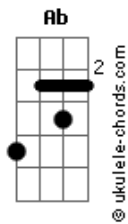

The Strumbellas - All My Life

tom: **Ab** (forma dos acordes no tom de **G**)
 Capostraste na 1ª casa

[Primeira Parte]

G
 You put the snake under my bed
Em **C** **G**
 You killed my spirit, now my spirit is dead
G
 You set the rocket off in my heart
Em **C** **G** **A**
 You put the daisies over top of my scars

[Refrão]

F **C** **G**
 All my life I'll be yours
F **C** **G**
 All my life I'll be yours

[Segunda Parte]

G **C** **G**
 You were the hunter hiding in the trees
Em **C** **G**
 You were the pirate ship in my sea
G **C** **G**
 You were the thunder crashing through my storm
Em **C** **G**
 You made me wish that I was never born

[Refrão]

F **C** **G**
 All my life I'll be yours
F **C** **G**
 All my life I'll be yours

[Terceira Parte]

Em
 Oh, when you walk through the stream
C

Acordes

Will you look out for me?

G
 And you believe, you believe
Em
 When you cancelled the sun
C
 And you just need someone
G **D**
 And you believe in me

[Ponte]

G **C** **G**
 You put the snake under my bed
Em **C** **G**
 You killed my spirit, now my spirit is dead

[Refrão]

F **C** **G**
 La lalala lalala lalala lalalala
F **C** **G**
 All my life I'll be yours
F **C** **G**
 All my life I'll be yours