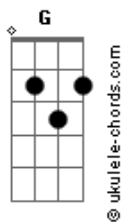

The Strumbellas - All My Life

tom: **Ab** (forma dos acordes no tom de **G**)
 Capostraste na 1ª casa

[Primeira Parte]

G
 You put the snake under my bed
Em **C** **G**
 You killed my spirit, now my spirit is dead
G
 You set the rocket off in my heart
Em **C** **G** **A**
 You put the daisies over top of my scars

[Refrão]

F **C** **G**
 All my life I'll be yours
F **C** **G**
 All my life I'll be yours

[Segunda Parte]

G **C** **G**
 You were the hunter hiding in the trees
Em **C** **G**
 You were the pirate ship in my sea
G **C** **G**
 You were the thunder crashing through my storm
Em **C** **G**
 You made me wish that I was never born

[Refrão]

F **C** **G**
 All my life I'll be yours
F **C** **G**
 All my life I'll be yours

[Terceira Parte]

Em
 Oh, when you walk through the stream
C

Acordes

Will you look out for me?

G
 And you believe, you believe
Em
 When you cancelled the sun
C
 And you just need someone
G **D**
 And you believe in me

[Ponte]

G **C** **G**
 You put the snake under my bed
Em **C** **G**
 You killed my spirit, now my spirit is dead

[Refrão]

F **C** **G**
 La lalala lalala lalala lalalala
F **C** **G**
 All my life I'll be yours
F **C** **G**
 All my life I'll be yours