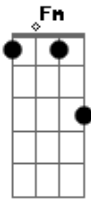

© ukulele-chords.com