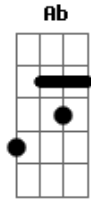

© ukulele-chords.com