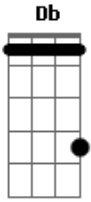

I don't want to waste your time. E#m Gb E#m Gb E#m Ebm
I just want to know you're alright. Db Ebm Db
I've got to know you're alright; E#m Gb E#m Gb E#m Ebm
Db Ebm Db

You are young, darling
For now, but not for long E#m Ebm
Under control. Db

Outro: E#m Ebm Gb E#m Ebm C#

Acordes

© ukulele-chords.com