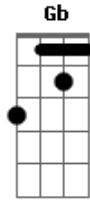

© ukulele-chords.com