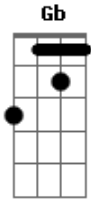

© ukulele-chords.com