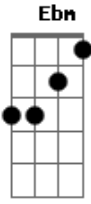

© ukulele-chords.com