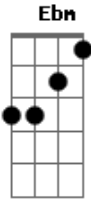

© ukulele-chords.com