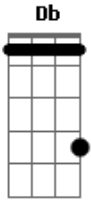

I don't want to waste your time. E#m Gb E#m Gb E#m Ebm
I just want to know you're alright. Db Ebm Db E#m Gb E#m Gb E#m Ebm
I've got to know you're alright; Db Ebm Db

You are young, darling E#m Ebm
For now, but not for long Db
Under control.

Outro: E#m Ebm Gb E#m Ebm C#

Acordes

© ukulele-chords.com