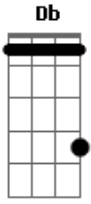

E#m Gb E#m Gb E#m Ebm
I don't want to waste your time.
Db Ebm Db
I just want to know you're alright.
E#m Gb E#m Gb E#m Ebm
I've got to know you're alright;
Db Ebm Db

You are young, darling
E#m Ebm
For now, but not for long
Db
Under control.

Outro: E#m Ebm Gb E#m Ebm C#

Acordes

© ukulele-chords.com