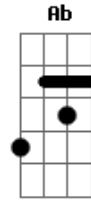

© ukulele-chords.com