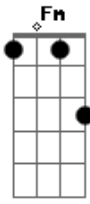

© ukulele-chords.com