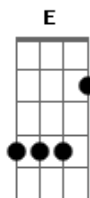

© ukulele-chords.com