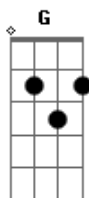

© ukulele-chords.com