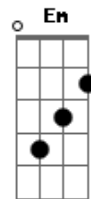

© ukulele-chords.com