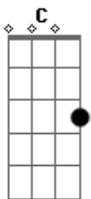

[Refrão]

G
Let's say you made a deal with me
C
And I got your name and your home address
G
And you're all trashed up with your big red belt
C
I would almost say that you might need help
G
I could drop you off at the next red light
C
If it don't make sense or it don't feel right
G
All the girls could never make me love them the way I love you

[Segunda Parte]

C
Ca-an't you see the sky is not the limit no more?
C
I can see the elevator crashed the floor
Dm
I can still see yesterday sailing away
Dm
Seven billion people who got nothing to say
F
Are you coming on to me?

C

It was so inviting it hurt my bones
G
Well it looks like you but your eyes are grey
C
And your hair is gone but your mind's okay
G
Yes I like your smile but your forehead's cold
F
I don't want you to be afraid and go
C
I would cheat and lie and steal now I'll
G
Stay at home and kneel for you
F
For my baby, to arrive
C
Right by my side
G
Oh please
Dm
Leave me alone tonight
Em
Forget the past
G
Two can be complete without the rest of the world
C
Oh you know I said it just to get you to laugh
Dm
Do it for the people that have died for your sake
Dm
An entire generation of entertainers to blame
G
The light is red
C
The camera's on
G
Get yourself a lawyer and a gun
F
Hate your friend's new friends like
C
Everyone
G
Childhood's end can be so competitive
F
Oh sky's not the limit and your never
C
Gonna guess what is

Acordes

© ukulele-chords.com