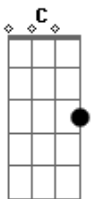

[Refrão]

G
Let's say you made a deal with me
C
And I got your name and your home address
G
And you're all trashed up with your big red belt
C
I would almost say that you might need help
G
I could drop you off at the next red light
C
If it don't make sense or it don't feel right
G
All the girls could never make me love them the way I love you

[Segunda Parte]

C
Ca-an't you see the sky is not the limit no more?
C
I can see the elevator crashed the floor
Dm
I can still see yesterday sailing away
Dm
Seven billion people who got nothing to say
F
Are you coming on to me?

C

It was so inviting it hurt my bones
G F
Well it looks like you but your eyes are grey
C
And your hair is gone but your mind's okay
G F
Yes I like your smile but your forehead's cold
C
I don't want you to be afraid and go
G
I would cheat and lie and steal now I'll
F C
Stay at home and kneel for you
F C
For my baby, to arrive
G
Right by my side
Em
Oh please
Dm
Leave me alone tonight
Em G
Forget the past
C
Two can be complete without the rest of the world
C
Oh you know I said it just to get you to laugh
Dm
Do it for the people that have died for your sake
Dm
An entire generation of entertainers to blame
C Dm
The light is red
G
The camera's on
G F C
Get yourself a lawyer and a gun
G F
Hate your friend's new friends like
C
Everyone
G F C
Childhood's end can be so competitive
G F
Oh sky's not the limit and your never
C
Gonna guess what is

Acordes

© ukulele-chords.com