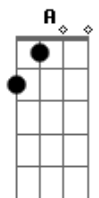

A **E** **Gbm** **D**
 Take on me (take on me)

A **E** **Gbm** **D**
 Take me on (take on me)

A **E** **Gbm**
 I'll be gone

D **A** **E** **Gbm** **D**
 In a day or two

Bm **E**
 I don't wanna be in there with you, darling, no

A **D**
 I don't wanna be in there without your loving either

Bm **E**
 I waited for your thoughts

A **D**
 Can't wait no longer

Acordes

© ukulele-chords.com

© ukulele-chords.com

© ukulele-chords.com

© ukulele-chords.com