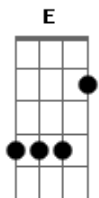

A **E** **Gbm** **D**
 Take on me (take on me)

A **E** **Gbm** **D**
 Take me on (take on me)

A **E** **Gbm**
 I'll be gone

D **A** **E** **Gbm** **D**
 In a day or two

Bm **E**
 I don't wanna be in there with you, darling, no

A **D**
 I don't wanna be in there without your loving either

Bm **E**
 I waited for your thoughts

A **D**
 Can't wait no longer

Acordes

© ukulele-chords.com

© ukulele-chords.com

© ukulele-chords.com

© ukulele-chords.com