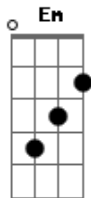

© ukulele-chords.com

© ukulele-chords.com