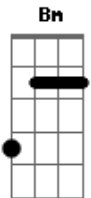

© ukulele-chords.com