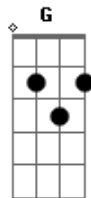

© ukulele-chords.com