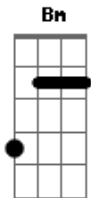

© ukulele-chords.com