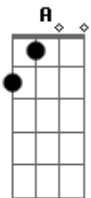

© ukulele-chords.com