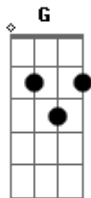

© ukulele-chords.com

© ukulele-chords.com