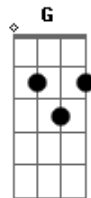

© ukulele-chords.com