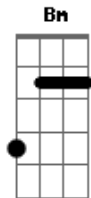

© ukulele-chords.com