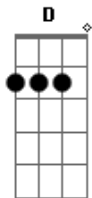

The Strokes - One Way Trigger

Tom: D
Intro: Em A D G

Em A D G
Get dressed in your bed, while she's asleep
Em A D G
It isn't right, but it isn't hard
Em A
Tell me, tell me won't you understand
D G
Show me, show me, show me a better plan
Em A
It's summer lies, it's someone else's nothing
D G
Here it comes now

Pre-chorus:

Em A D Bm
You ask me to stay,
Em A D Bm
You ask me to stay,
Em A D Bm
You ask me to stay, But there's a million reasons to leave

Chorus:

Em A D G
Find a job, find a friend, find a home, find a dog
Em A D G
Settle down, out of town Find a dream, shut it down!

Verse:

Em A
Please please don't point it that way,
D G
It's just a trigger that goes once and you'll be unafraid
Em A D G
I wish that I'd been noticed, but it never goes that way

Em A D G
The silence that you brought has gone, gone, gone
Em A
Tell me, tell me won't you understand?
D G
Show me, show me, show me

Pre-chorus:

Em A D Bm
You ask me to stay,
Em A D Bm
You ask me to stay,
Em A D Bm
You ask me to stay, But there's a million reasons to leave

Em A D Bm

Em A D G
Show me what to say, show me what to be
Em A D G
Show me what to see, show me what to be

Chorus:

Em A D G
Find a job, find a friend, find a home, find a dog
Em A D G
Settle down, out of town Find a dream, shut it down!

Em A
I don't wanna be in there with you, darling, no
D G
I don't wanna be in there without your loving either
Em A
I waited for your thoughts
D G
Can't wait no longer

Acordes