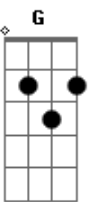

© ukulele-chords.com