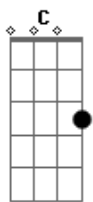

The Strokes - Gratification

Tom: **C** (simultaneous second lead)

Verso 1:

Chorus consists of four parts:

F **Dm** **G**

First Three Parts of Chorus
(I) (II) (III)

Verso 2:

Fourth Part

F **Dm** **G**

Then play Part **A** again.

G

Part **E** (second lead guitar)

Refrão:

Part **F**

2 guitarra

Then play Part **B** again.

Part A: (second lead guitar)

Then play Part **A** again.

Part B: / = slide h - hammer on (second lead guitar)

Then play the Chorus.

Part C: p = pull off

Solo
Then play Part **A** again (without the second lead riff).

Then play the Chorus.

Then play with tremolo picking:

Then Part **B** again.

Then play one more Chorus, but this time play the first three parts as normal, and end with this fourth part:

Part D: (first lead)

Acordes

© ukulele-chords.com