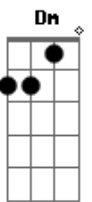

© ukulele-chords.com