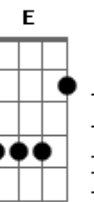

© ukulele-chords.com