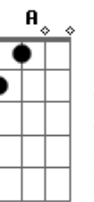

© ukulele-chords.com