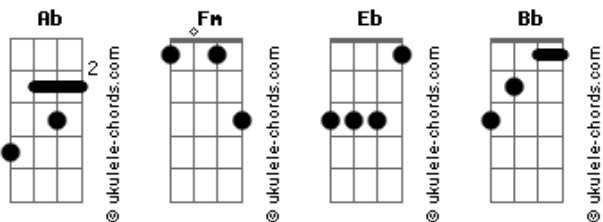

The Strokes - Fear Of Sleep

Tom: **Ab**

-h=hammer on

```
e| -6- | -6- |
B| -8- | -6- |
G| --- | --- |
D| --- | --- |
A| --- | --- |
E| --- | --- |
```

```
e| -6- | -6- |
B| -8- | -6- |
G| --- | --- |
D| --- | --- |
A| --- | --- |
E| --- | --- |
```

```
e| -6- | -6- |
B| -8- | -6- |
G| --- | --- |
D| --- | --- |
A| --- | --- |
E| --- | --- |
```

"40" 'Fear of sleep'

```
Fm           Eb
e| -1- | -1- | | --- | --- | | --- | --- | | --- | --- |
B| -1- | -1- | | -8- | -8- | | -8- | -8- | | -8- | -8- |
G| -1- | -1- | | -8- | -8- | | -8- | -8- | | -8- | -8- |
```

Acordes

```
D| -3- | -3- | | -8- | -8- | | -8- | -8- | -8- | -8- |
A| --- | --- | | -6- | -6- | | -6- | -6- | -6- | -6- |
E| --- | --- | | --- | --- | | --- | --- | --- | --- |
```

Ab **Bb**

Eb x16 **Bb** x16

```
e| --- | | -6- | -6- | -6- | -6- |
B| -8- | | -6- | -6- | -6- | -6- |
G| -8- | | -7- | -7- | -7- | -7- |
D| -8- | | -8- | -8- | -8- | -8- |
A| -6- | | --- | --- | --- | --- |
E| --- | | --- | --- | --- | --- |
```

'Your no fun...your no fun...

```
e| -4- | | --- | | e| -4- | | --- | | e| -4- | | --- | |
B| -4- | | -8- | | B| -4- | | -8- | | B| -4- | | -8- | |
G| -5- | x8 | -8- | x8 | G| -5- | x8 | -8- | x8 | G| -5- | x8 | -8- | x8 |
D| -6- | | -8- | | D| -6- | | -8- | | D| -6- | | -8- | |
A| -6- | | -6- | | A| -6- | | -6- | | A| -6- | | -6- | |
E| --- | | --- | | E| --- | | --- | | E| --- | | --- | |
```

```
e| -4- | | --- | | e| -4- | | --- | | e| -4- | | --- | |
B| -4- | | -8- | | B| -4- | | -8- | | B| -4- | | -8- | |
G| -5- | x8 | -8- | x8 | G| -5- | x8 | -8- | x8 | G| -5- | x8 | -8- | x8 |
D| -6- | | -8- | | D| -6- | | -8- | | D| -6- | | -8- | |
A| --- | | -6- | | A| --- | | -6- | | A| --- | | -6- | |
E| --- | | --- | | E| --- | | --- | | E| --- | | --- | |
```

then repeat for the rest of the song. enjoy.