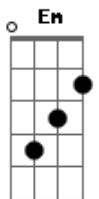

# The Strokes - Call It Fate Call It Karma

tom:

Bm (forma dos acordes no tom de Em)

Capostrate na 7ª casa

Intro:

[Primeira Parte]

Am  
Close the door  
Em  
Not all the way  
F  
He dont understand  
Em  
We dont understand  
Am  
So dont you wanna remind me  
Em  
I dont know a thing  
F  
And some of us remember  
Em  
And some run out of place

## Acordes

© ukulele-chords.com

© ukulele-chords.com

© ukulele-chords.com

© ukulele-chords.com

© ukulele-chords.com

© ukulele-chords.com

C Am F G7M  
I made up more time watchin you

[Segunda Parte]

Am Em  
You got it down now, dont you?  
F Em  
I wanted to understand your face  
Am  
So dont you wanna remind me  
Em  
I dont know a thing  
F  
And some of us remember  
Em  
And some run out of place  
[Refrão]