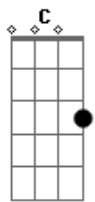

The Strokes - Call It Fate Call It Karma

tom:

Bm (forma dos acordes no tom de Em)

Capostrate na 7ª casa
Intro:

[Primeira Parte]

Am
Close the door
Em
Not all the way
F
He dont understand
Em
We dont understand
Am
So dont you wanna remind me
Em
I dont know a thing
F
And some of us remember
Em
And some run out of place

© ukulele-chords.com

© ukulele-chords.com

© ukulele-chords.com

© ukulele-chords.com

© ukulele-chords.com

C Am F G7M
I made up more time watchin you

[Segunda Parte]

Am Em
You got it down now, dont you?
F Em
I wanted to understand your face
Am
So dont you wanna remind me
Em
I dont know a thing
F
And some of us remember
Em
And some run out of place
[Refrão]