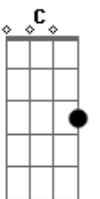

## Acordes

© ukulele-chords.com

© ukulele-chords.com

© ukulele-chords.com

© ukulele-chords.com

© ukulele-chords.com

© ukulele-chords.com

C Am F G7M  
I made up more time watchin you

[Segunda Parte]

Am Em  
You got it down now, dont you?  
F Em  
I wanted to understand your face  
Am  
So dont you wanna remind me  
Em  
I dont know a thing  
F  
And some of us remember  
Em  
And some run out of place  
[Refrão]