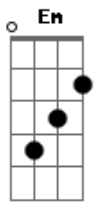

The Strokes - Call It Fate Call It Karma

tom:

Bm (forma dos acordes no tom de Em)

Capostrate na 7ª casa
Intro:

[Primeira Parte]

Am
Close the door
Em
Not all the way
F
He dont understand
Em
We dont understand
Am
So dont you wanna remind me
Em
I dont know a thing
F
And some of us remember
Em
And some run out of place

[Refrão]

C Am F G7M
Can I waste all your time here on the sidewalk?
C Am F G7M
Can I stand in your light just for a while?
C Am F G7M
Ive waited around and oh no, you are are not around

Acordes

© ukulele-chords.com

© ukulele-chords.com

© ukulele-chords.com

© ukulele-chords.com

© ukulele-chords.com

© ukulele-chords.com

C Am F G7M
I made up more time watchin you

[Segunda Parte]

Am Em
You got it down now, dont you?
F Em
I wanted to understand your face
Am
So dont you wanna remind me
Em
I dont know a thing
F
And some of us remember
Em
And some run out of place
[Refrão]