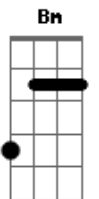

© ukulele-chords.com