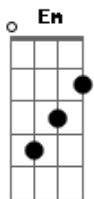

The Strokes - Call It Fate Call It Karma

tom:

Bm (forma dos acordes no tom de Em)

Capostrate na 7ª casa

Intro:

[Primeira Parte]

Am
Close the door
Em
Not all the way
F
He dont understand
Em
We dont understand
Am
So dont you wanna remind me
Em
I dont know a thing
F
And some of us remember
Em
And some run out of place

[Refrão]

C Am F G7M
Can I waste all your time here on the sidewalk?
C Am F G7M
Can I stand in your light just for a while?
C Am F G7M
Ive waited around and oh no, you are are not around

Acordes

© ukulele-chords.com

© ukulele-chords.com

© ukulele-chords.com

© ukulele-chords.com

© ukulele-chords.com

© ukulele-chords.com

C Am F G7M
I made up more time watchin you

[Segunda Parte]

Am Em
You got it down now, dont you?
F Em
I wanted to understand your face
Am
So dont you wanna remind me
Em
I dont know a thing
F
And some of us remember
Em
And some run out of place
[Refrão]