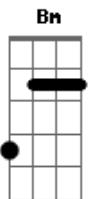

© ukulele-chords.com