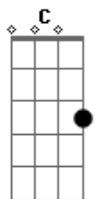

The Strokes - Call It Fate Call It Karma

tom:

Bm (forma dos acordes no tom de Em)

Capostrate na 7ª casa

Intro:

[Primeira Parte]

Am
Close the door
Em
Not all the way
F
He dont understand
Em
We dont understand
Am
So dont you wanna remind me
Em
I dont know a thing
F
And some of us remember
Em
And some run out of place

© ukulele-chords.com

© ukulele-chords.com

© ukulele-chords.com

© ukulele-chords.com

© ukulele-chords.com

C Am F G7M
I made up more time watchin you

[Segunda Parte]

Am Em
You got it down now, dont you?
F Em
I wanted to understand your face
Am
So dont you wanna remind me
Em
I dont know a thing
F
And some of us remember
Em
And some run out of place
[Refrão]