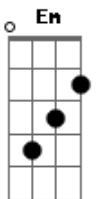

# The Strokes - Call It Fate Call It Karma

tom:

Bm (forma dos acordes no tom de Em)

Capostrate na 7ª casa

Intro:

[Primeira Parte]

Am  
Close the door  
Em  
Not all the way  
F  
He dont understand  
Em  
We dont understand  
Am  
So dont you wanna remind me  
Em  
I dont know a thing  
F  
And some of us remember  
Em  
And some run out of place

## Acordes

© ukulele-chords.com

© ukulele-chords.com

© ukulele-chords.com

© ukulele-chords.com

© ukulele-chords.com

© ukulele-chords.com

C Am F G7M  
I made up more time watchin you

[Segunda Parte]

Am Em  
You got it down now, dont you?  
F Em  
I wanted to understand your face  
Am  
So dont you wanna remind me  
Em  
I dont know a thing  
F  
And some of us remember  
Em  
And some run out of place  
[Refrão]